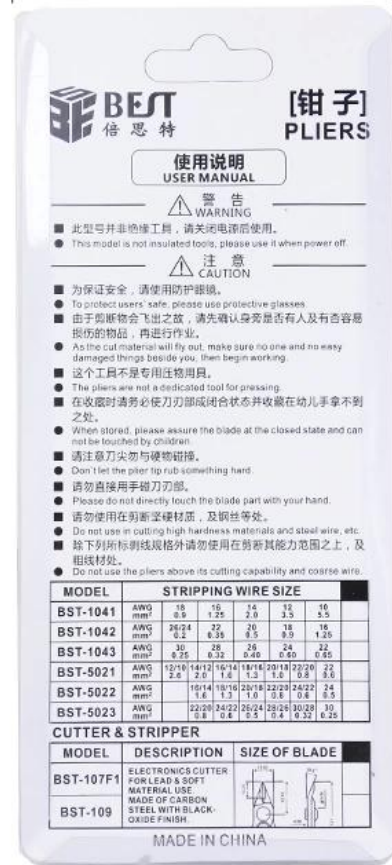

# PRODUCT PACKAGING

WEIGHT:80G

218MM

FRONT

95MM

BACK