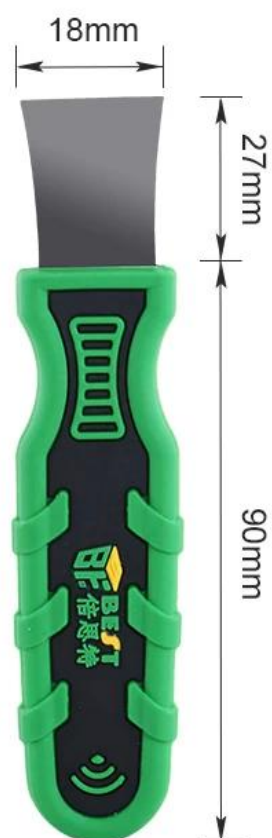

PRODUCT DISPLAY

PRODUCT SIZE

PRODUCT FEATURES

Non-slip handle

Mirror polished, good toughness

PRODUCT PHOTOGRAPH

WEIGHT:18G

BST-138

BST-139

BST-140