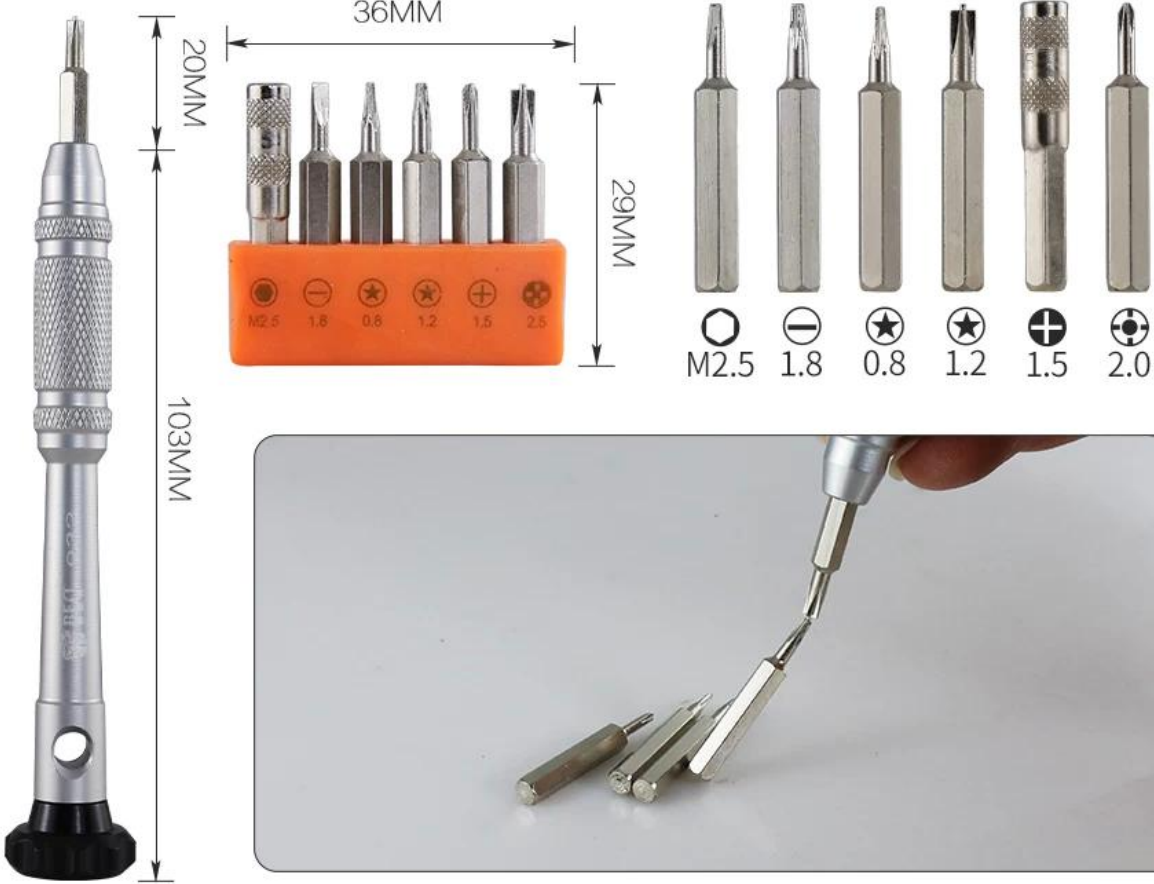

BEST-932 Pry

- 1. iPhone 4 / 4s / 5 / 5s / 6 / 6s / 6 +, Sumsang
- 2. ect

- Phillips: +1.5
- 1.8
- Pentalobe: 0.8, 1.2
- M: 2.5
- PH2 2.5

ESD Spudger

PRODUCT DISPLAY

PRODUCT FEATURES

PRODUCT PHOTOGRAPH

PRODUCT PACKAGING

WEIGHT:254G