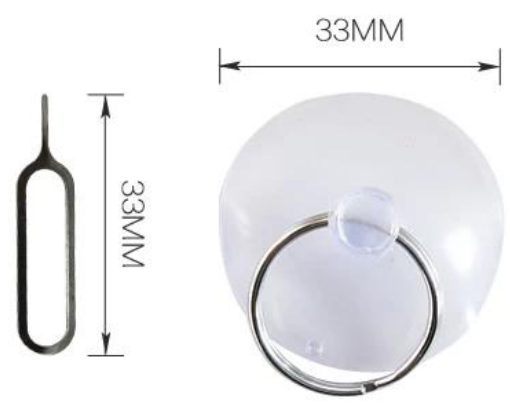

BEST-932 Pry

- 1. iPhone 4 / 4s / 5 / 5s / 6 / 6s / 6 +, Sumsang
- 2. ect

- Phillips: +1.5
- 1.8
- Pentalobe: 0.8, 1.2
- M: 2.5
- PH2 2.5

ESD Spudger

PRODUCT DISPLAY

PRODUCT FEATURES

PRODUCT PHOTOGRAPH

PRODUCT PACKAGING

WEIGHT:254G