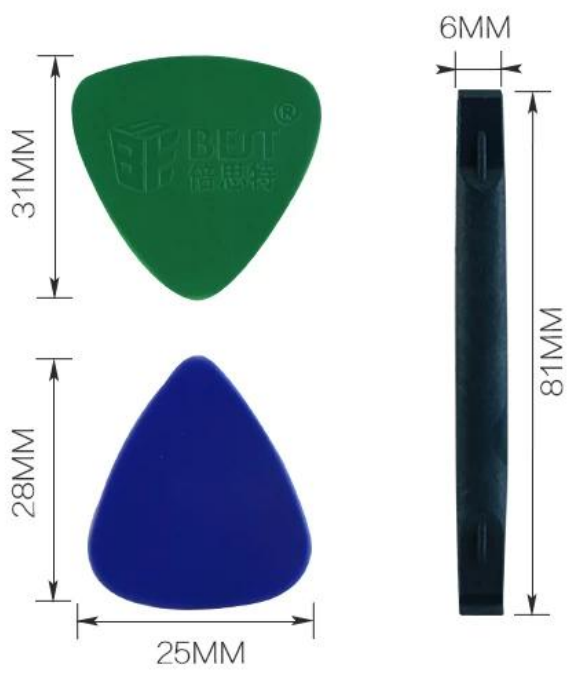

BEST-932 Pry

- 1. iPhone 4 / 4s / 5 / 5s / 6 / 6s / 6 +, Sumsang
- 2. ect

- Phillips: +1.5
- 1.8
- Pentalobe: 0.8, 1.2
- M: 2.5
- PH2 2.5

ESD Spudger

PRODUCT DISPLAY

PRODUCT FEATURES

PRODUCT PHOTOGRAPH

PRODUCT PACKAGING

WEIGHT:254G