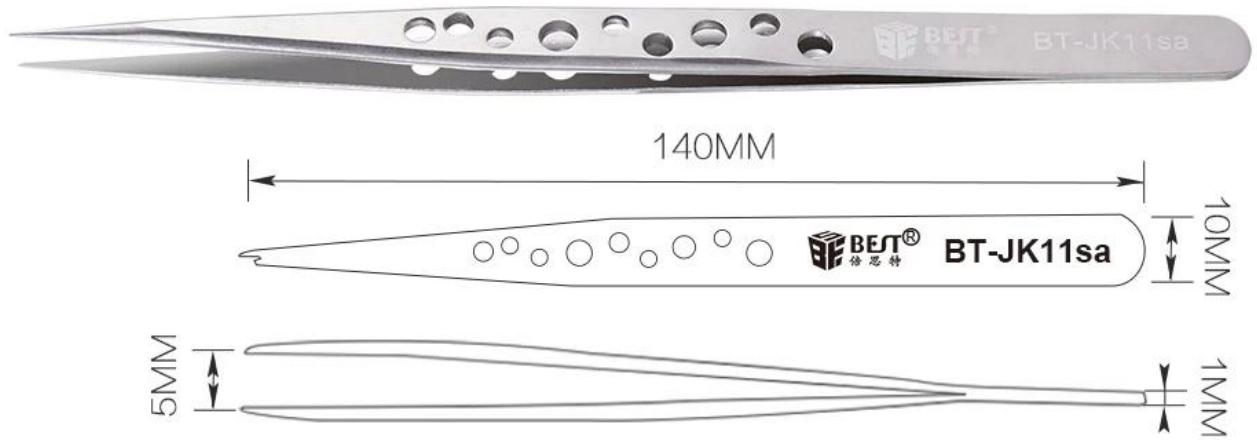

PRODUCT DISPLAY

BT-JK11sa

PRODUCT SIZE