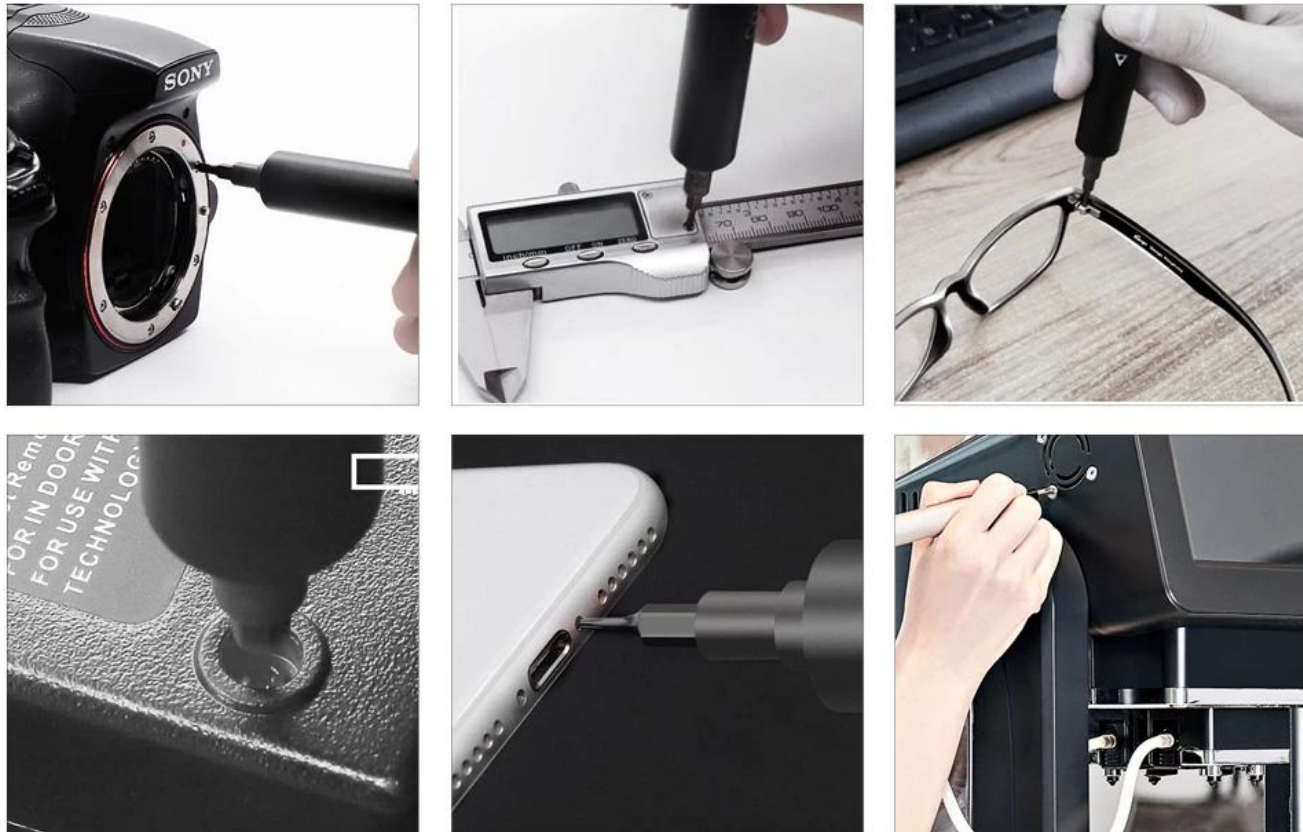

- 1
- 2
- 3 AAA
- 4 0.12 / 3N.m
- 5 18 S2 electroinc
- 6 drones RC

:
 AAA 2 *
 : 0.2-2N / m
 : 160R / ()
 : PH000, PH0, PH2, SL1.0, SL2.0, SL3.0, T5, T6, T8, P2, P5, P6, H2.5, H3, SQ0, Y2.5, U3.0, 3.0
 Bit Matealal: S2
 : 16X175 . / 0.63X6.89 (D * L)
 : 210

Cell phone, computer, glasses, camera, watch, earphone, radio, meet most daily maintenance

PRODUCT SIZE

Electric screwdriver

PRODUCT DETAILS

LED lighting during work

⊕	PH000	PH00	PH0	PH1	PH2
⊛	T5	T6	T8		
⊖	1.5	2.0	3.0		
⊙	2.5	3.0			
★	0.8	1.5	1.2		
U	3.0				
Y	2.5				
▲	3.0				
■	SQ0				