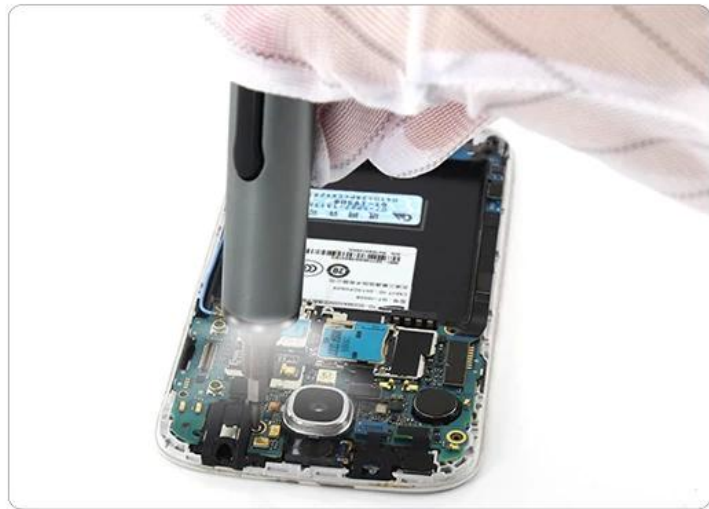

Cell phone, computer, glasses, camera, watch, earphone, radio, meet most daily maintenance

PRODUCT SIZE

Electric screwdriver

PRODUCT DETAILS

LED lighting during work

⊕	PH000	PH00	PH0	PH1	PH2
⊛	T5	T6	T8		
⊖	1.5	2.0	3.0		
⊙	2.5	3.0			
★	0.8	1.5	1.2		
U	3.0				
Y	2.5				
▲	3.0				
■	SQ0				