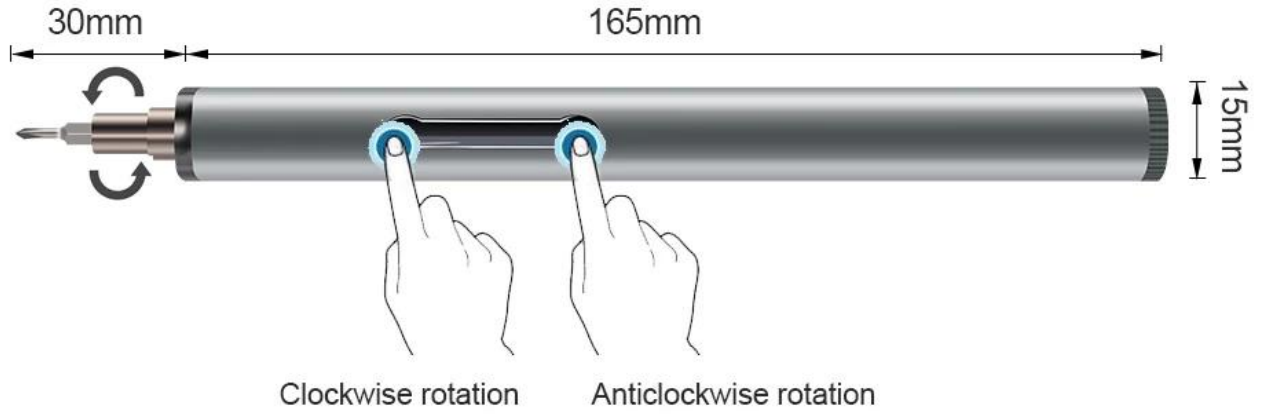

- 1
- 2
- 3 AAA
- 4 0.12 / 3N.m
- 5 18 S2 electroinc
- 6 drones RC

:
 AAA 2 *
 : 0.2-2N / m
 : 160R / ()
 : PH000, PH0, PH2, SL1.0, SL2.0, SL3.0, T5, T6, T8, P2, P5, P6, H2.5, H3, SQ0, Y2.5, U3.0, 3.0
 Bit Matealal: S2
 : 16X175 . / 0.63X6.89 (D * L)
 : 210

Cell phone, computer, glasses, camera, watch, earphone, radio, meet most daily maintenance

PRODUCT SIZE

Electric screwdriver

PRODUCT DETAILS

LED lighting during work

⊕	PH000	PH00	PH0	PH1	PH2
⊛	T5	T6	T8		
⊖	1.5	2.0	3.0		
⊙	2.5	3.0			
★	0.8	1.5	1.2		
U	3.0				
Y	2.5				
▲	3.0				
■	SQ0				