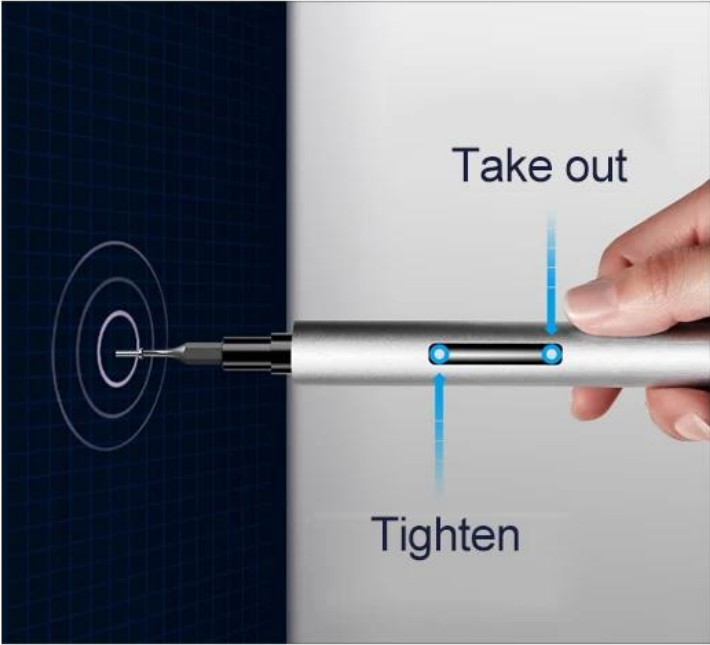

Cell phone, computer, glasses, camera, watch, earphone, radio, meet most daily maintenance

PRODUCT SIZE

Electric screwdriver

PRODUCT DETAILS

LED lighting during work

⊕	PH000	PH00	PH0	PH1	PH2
⊛	T5	T6	T8		
⊖	1.5	2.0	3.0		
⊙	2.5	3.0			
★	0.8	1.5	1.2		
U	3.0				
Y	2.5				
▲	3.0				
■	SQ0				