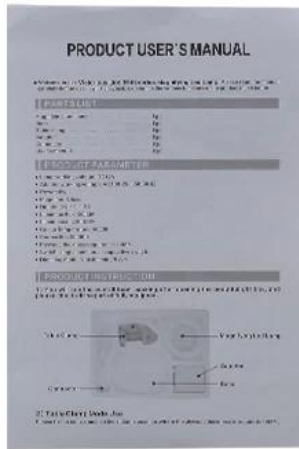

# PRODUCT PACKAGING

WEIGHT:1168G

PACRTS