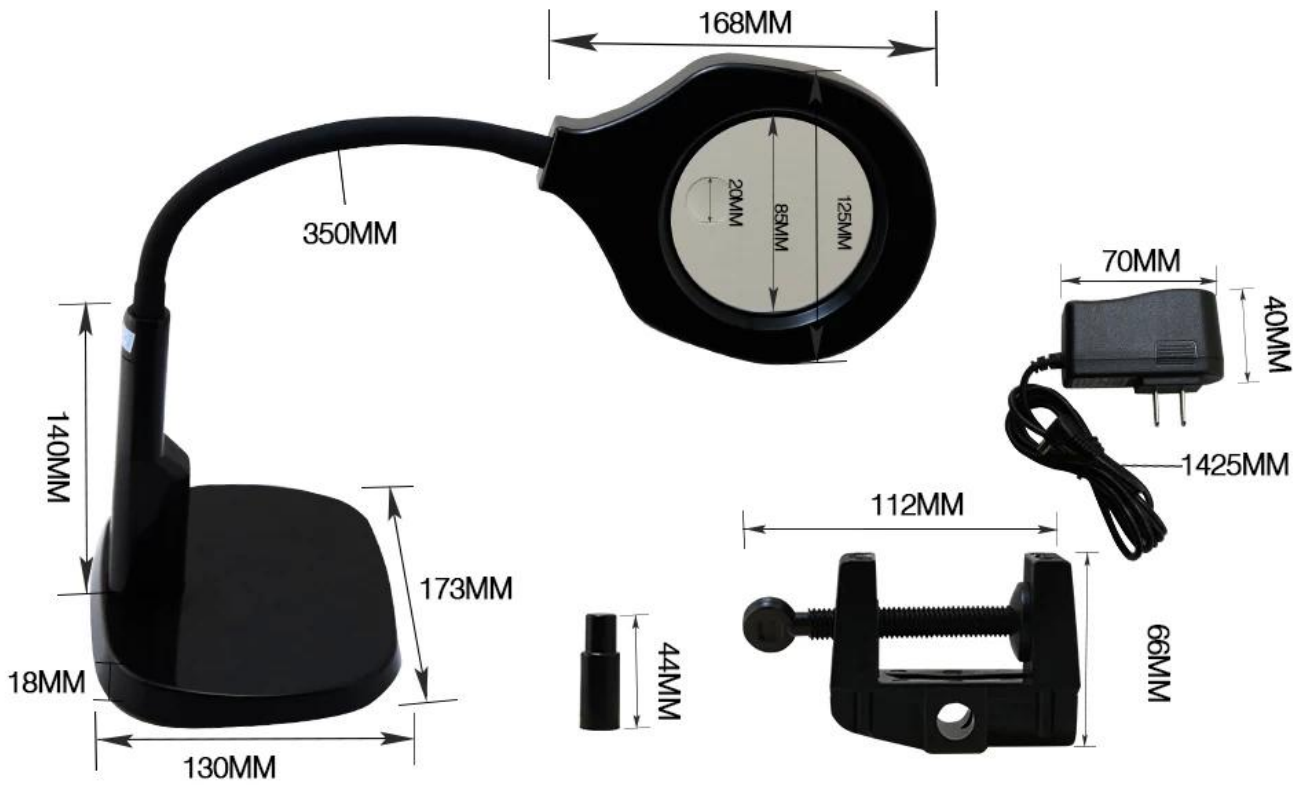

PRODUCT DISPLAY

---

PRODUCT DETAILS

---

PRODUCT SIZE

# PRODUCT FEATURES

PRODUCT PHOTOGRAPH

large lenses

Small lenses

# PRODUCT PACKAGING

WEIGHT:1168G

PACRTS