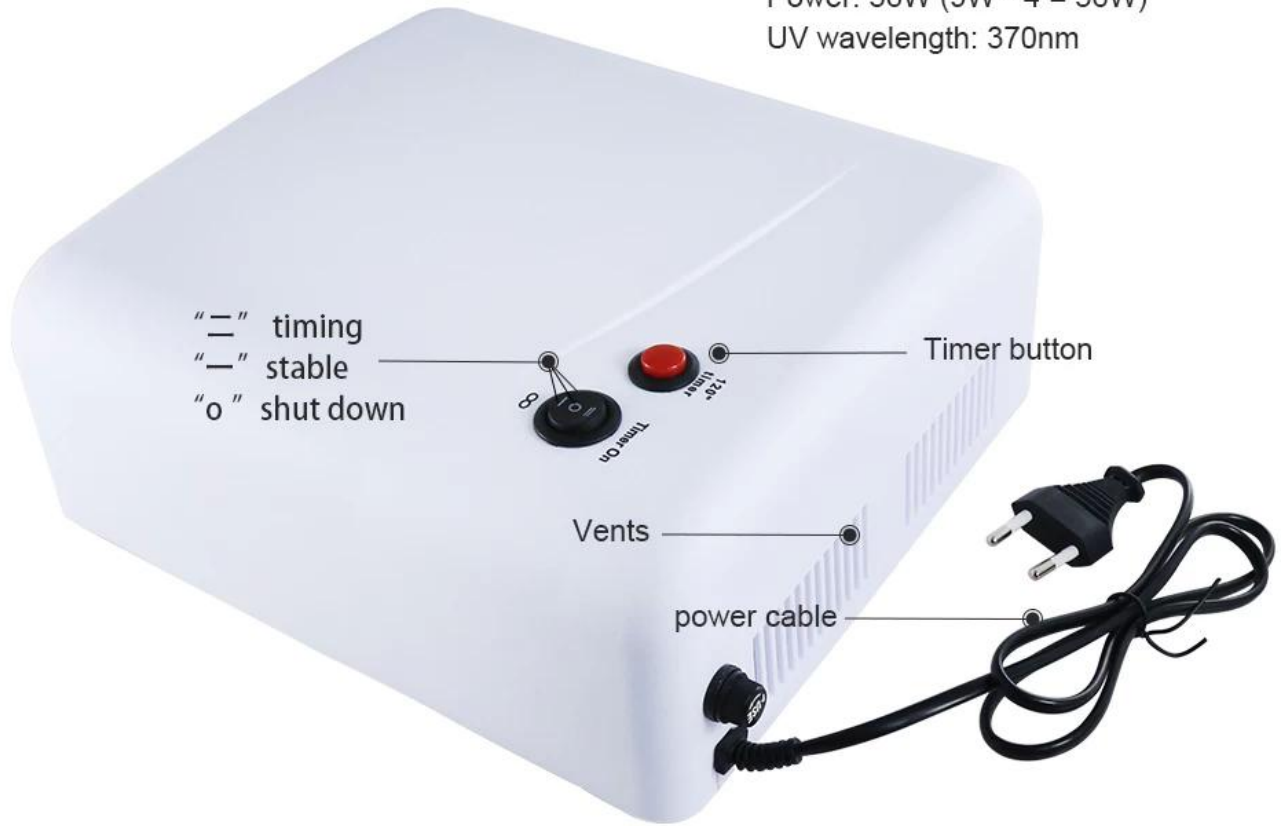

PRODUCT DISPLAY

PRODUCT SIZE

PRODUCT DETAILS

Input voltage: AC220V \pm 10% 50HZ

Power: 36W (9W * 4 = 36W)

UV wavelength: 370nm

▲
front

▲
back

Original with electronic lamp 9W (4)

For a variety of models of mobile phones

PRODUCT PHOTOGRAPH

PRODUCT PACKAGING

WEIGHT:734G