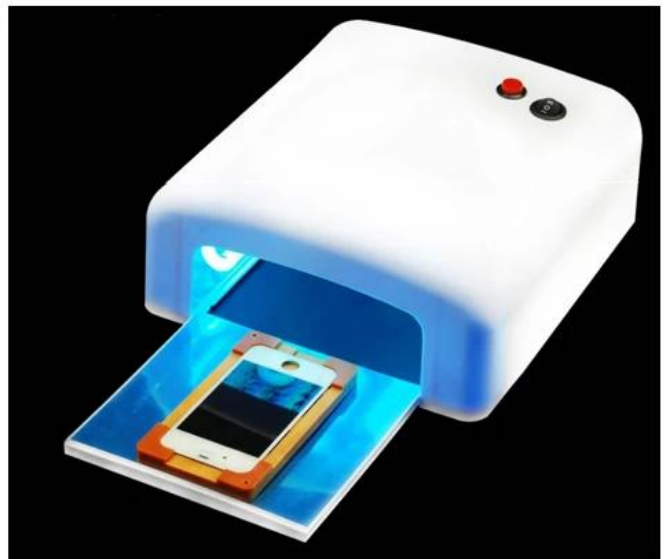

PRODUCT DISPLAY

PRODUCT SIZE

PRODUCT DETAILS

Input voltage: AC220V \pm 10% 50HZ

Power: 36W (9W * 4 = 36W)

UV wavelength: 370nm

▲
front

▲
back

Original with electronic lamp 9W (4)

For a variety of models of mobile phones

PRODUCT PHOTOGRAPH

PRODUCT PACKAGING

WEIGHT:734G