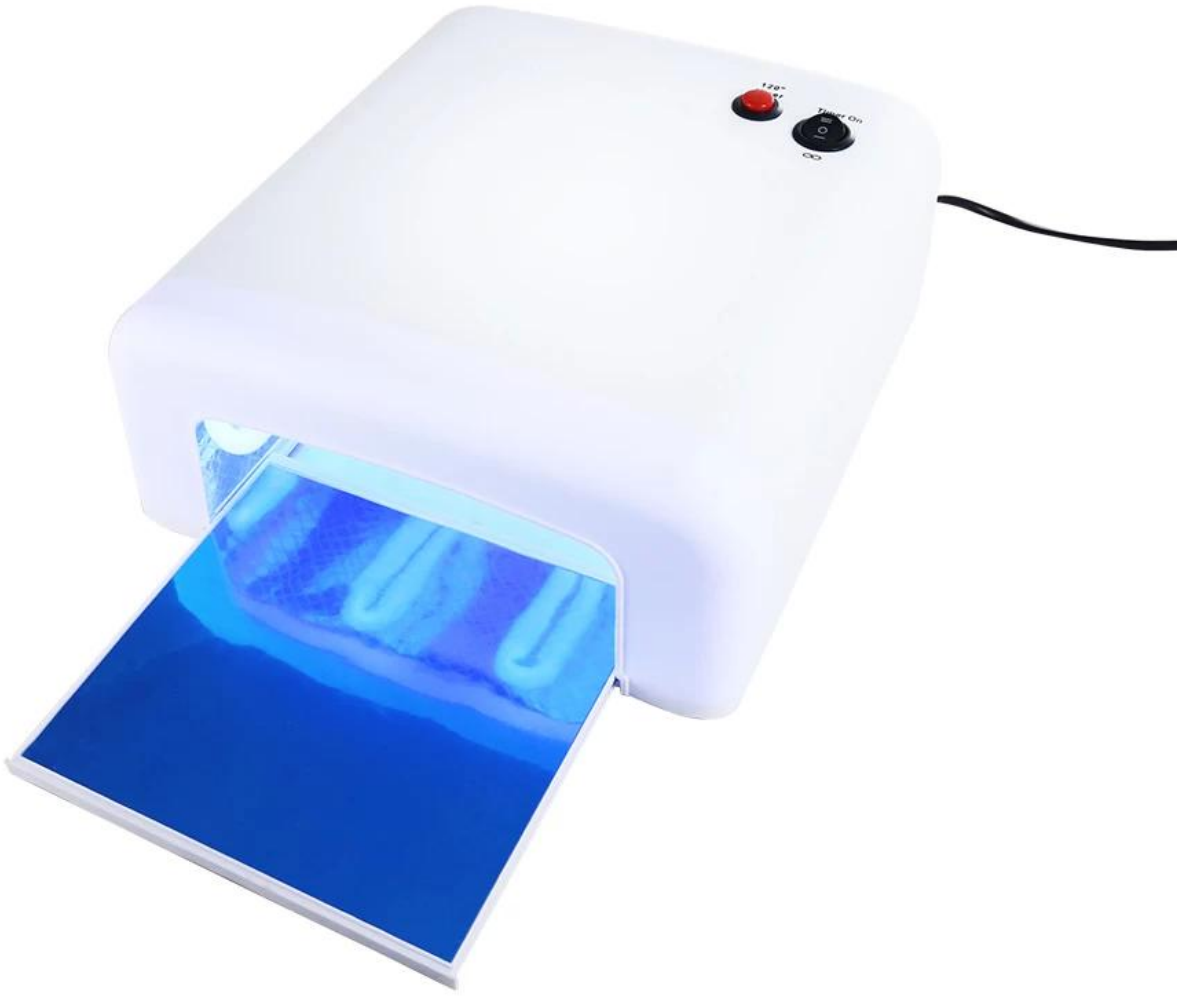

PRODUCT DISPLAY

PRODUCT SIZE

PRODUCT DETAILS

Input voltage: AC220V \pm 10% 50HZ

Power: 36W (9W * 4 = 36W)

UV wavelength: 370nm

▲
front

▲
back

Original with electronic lamp 9W (4)

For a variety of models of mobile phones

PRODUCT PHOTOGRAPH

PRODUCT PACKAGING

WEIGHT:734G