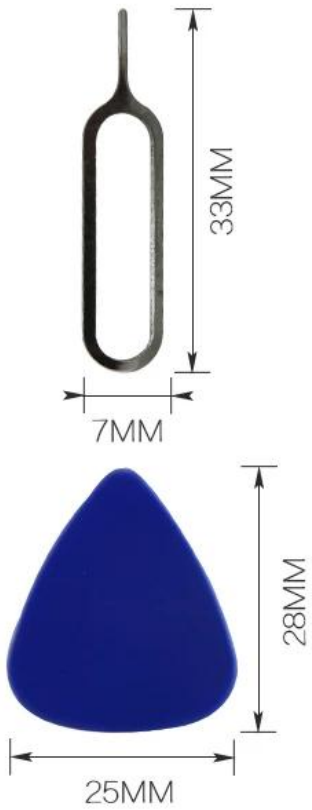

PRODUCT DISPLAY

PRODUCT DETAILS

PRODUCT PACKAGING

WEIGHT:117G

FRONT

165MM

BACK

213MM