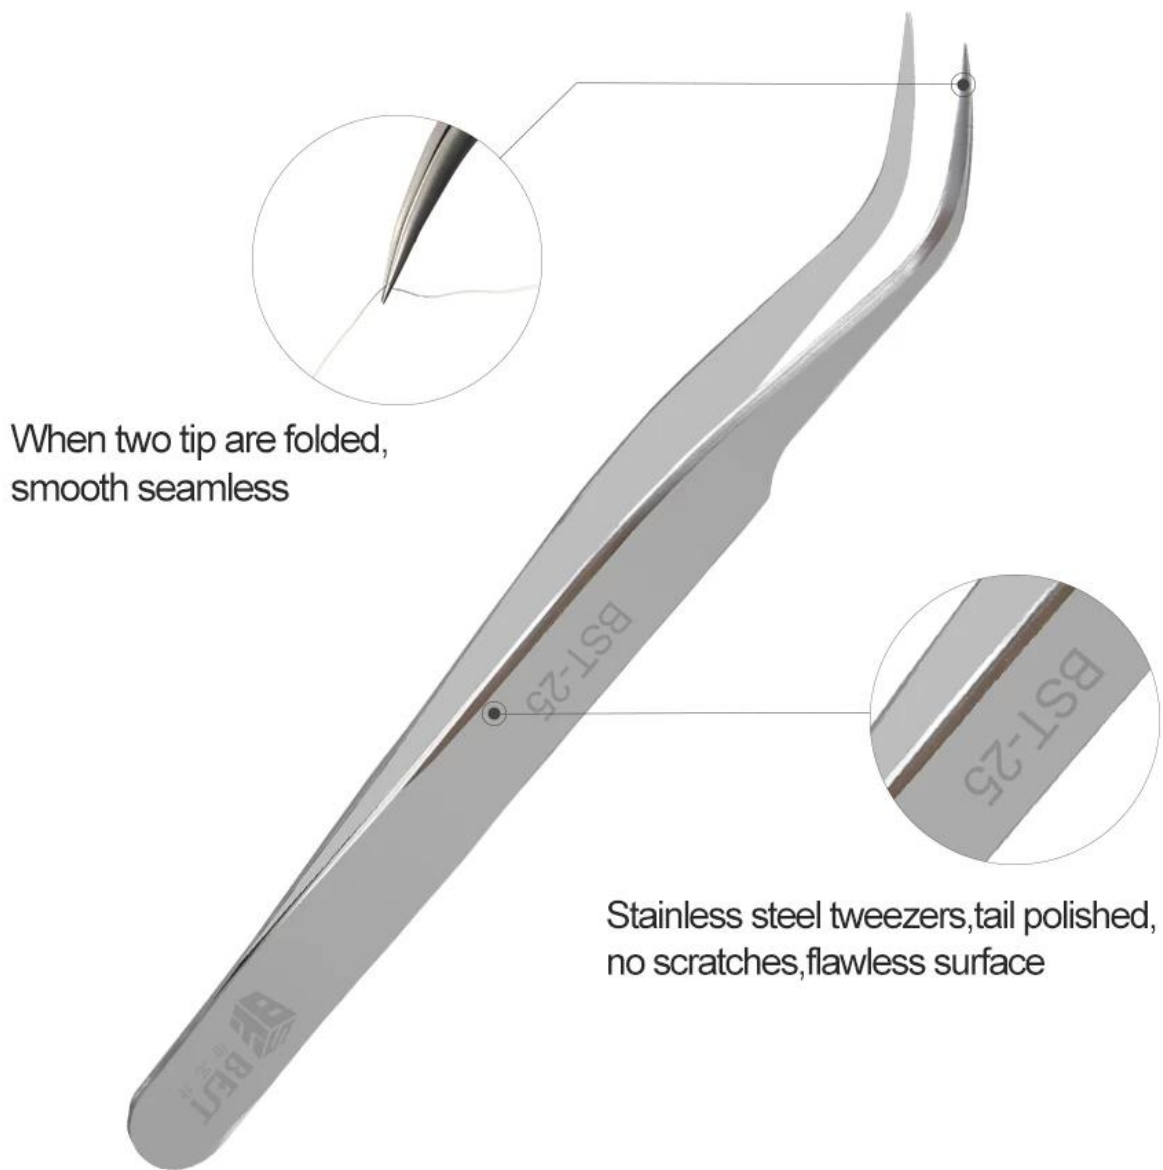

PRODUCT SIZE

PRODUCT DETAILS

Brand:		Model :	25	Size:	117X10mm
Material:	High quality stainless steel 201			Weight:	26.9g
Features:					
It is versatile, precise and perfectly matched, and it can easily pick up hair.					
Anti-rust, good elasticity, strong toughness, longevity					