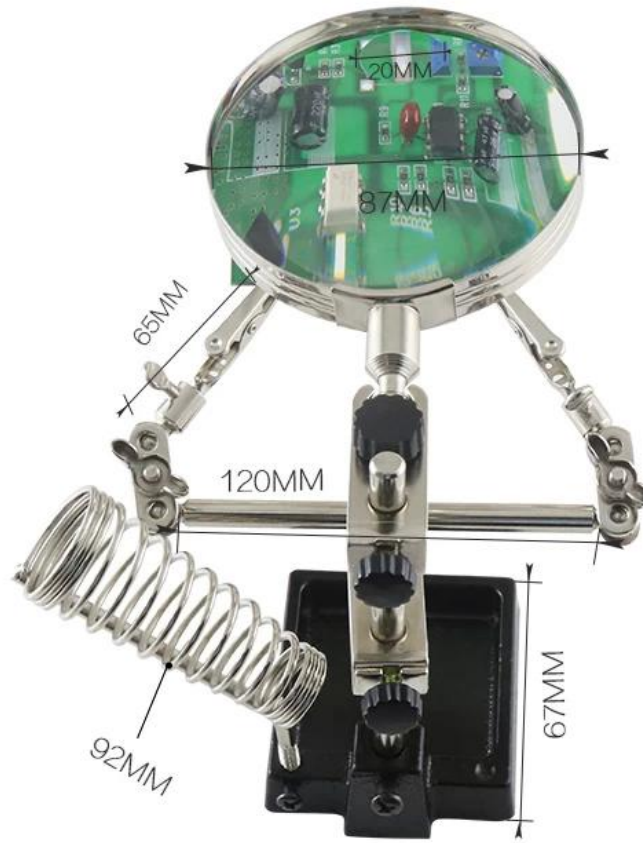

BEST-268Z 5X L Oupe

...

...

... 360 °

...

...

...: ...

...: ... + ... + ...

...: 130 * 75 * 88

...: 90

...: 612G

...: 5X; ...

... : 12D; ...: 90

PRODUCT DISPLAY

PRODUCT SIZE

PRODUCT DETAILS

PRODUCT FEATURES

Large lenses

Small lenses

PRODUCT PHOTOGRAPH

PRODUCT PACKAGING

WEIGHT:612G

PACKAGING