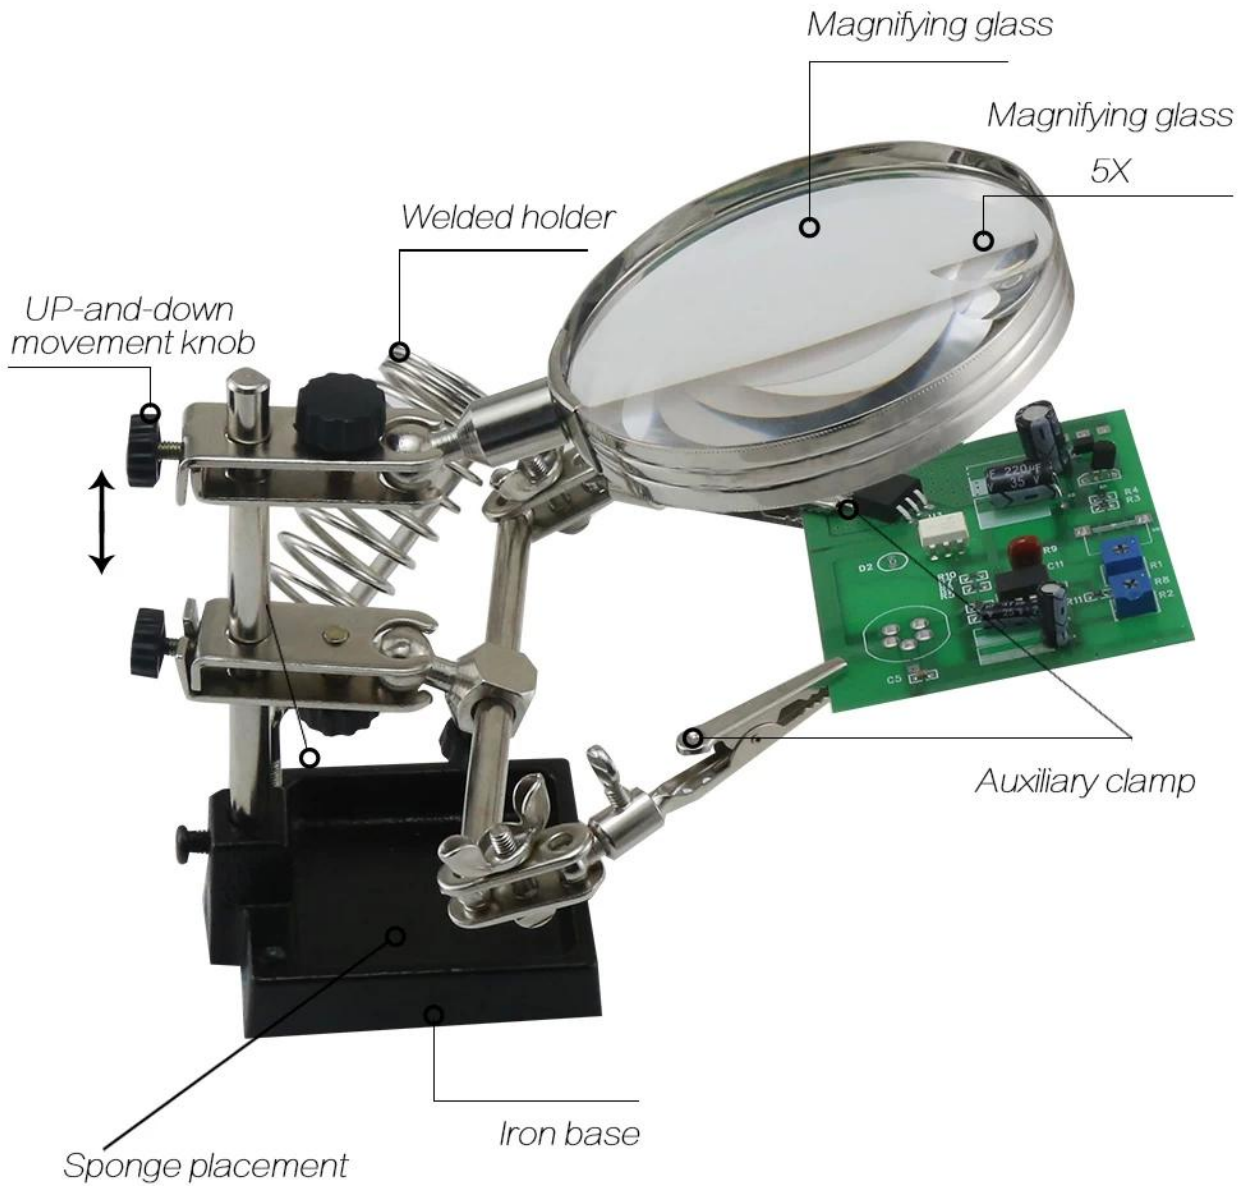

BEST-268Z 5X L Oupe

...

...

... 360 °

...

...

...: ...

...: ... + ... + ...

...: 130 * 75 * 88

...: 90

...: 612G

...: 5X; ...

... : 12D; ...: 90

PRODUCT DISPLAY

PRODUCT SIZE

PRODUCT DETAILS

PRODUCT FEATURES

Large lenses

Small lenses

PRODUCT PHOTOGRAPH

PRODUCT PACKAGING

WEIGHT:612G

PACKAGING