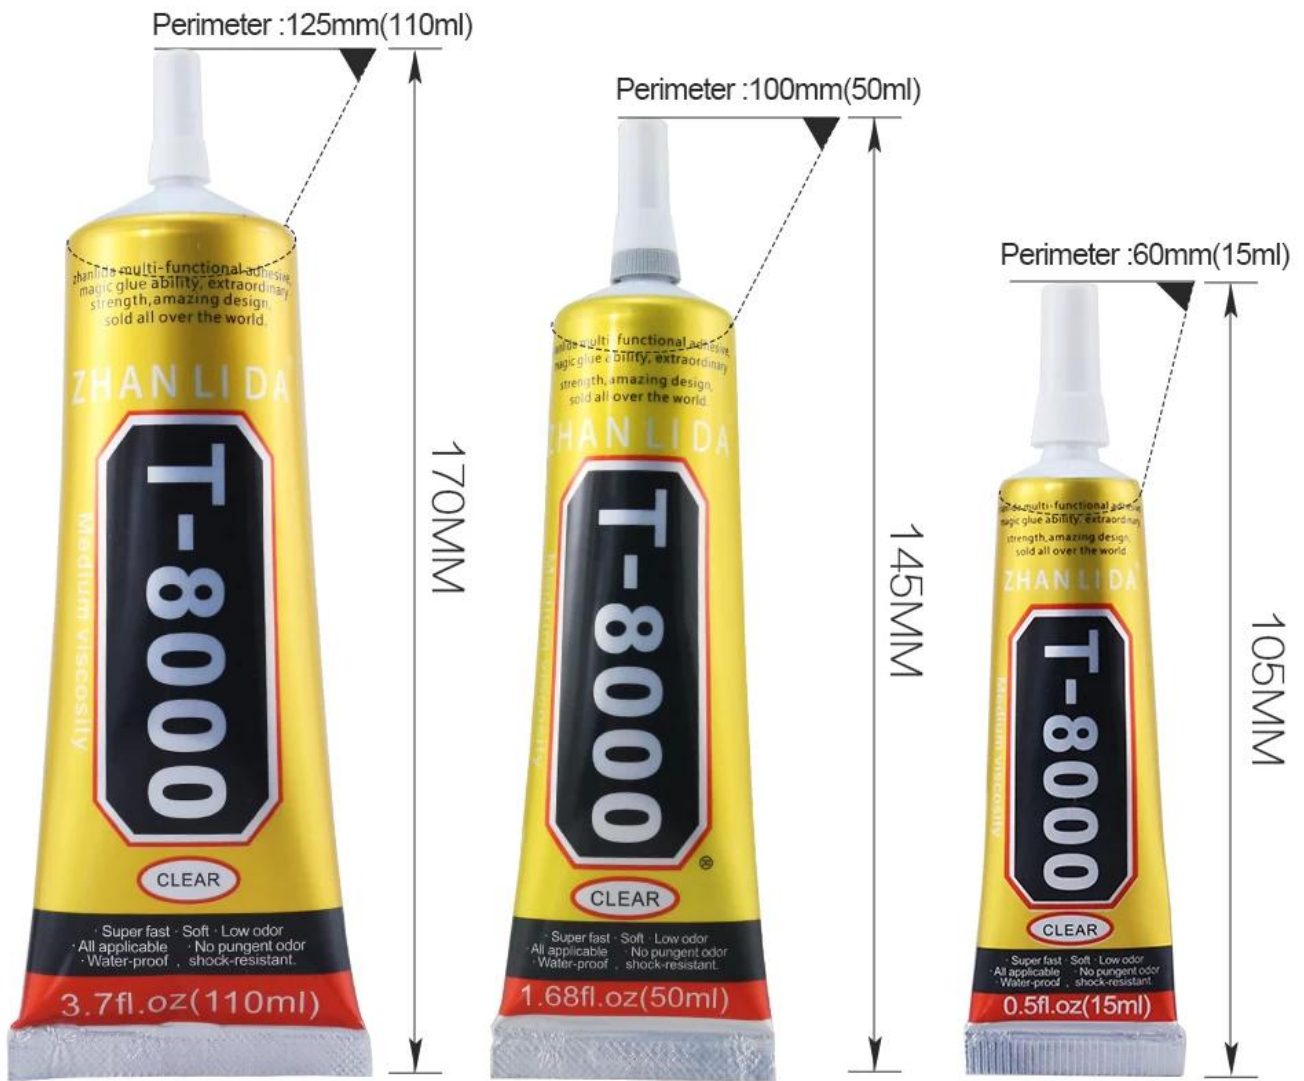

Описание продукта:

Срок действия: 5 месяцев

Этот элемент - клей клея высокого качества

Использование: сенсорный экран и ЖК-экран

Вес: 15 мл, 50 мл, 110 мл.

PRODUCT APPLICATION

PRODUCT SIZE

PRODUCT DETAILS

- * Phone frame repair glue T8000 glue
- * Single component, non-toxic low odor, low drawing
- * Quick-drying type, fixed 3 to 20 minutes can be.
- * Free heating, free hot pressure, open to use, the operation of a single tube.
- * High strength, elastic bonding, drop does not open plastic.
- * High temperature 80 degrees, low temperature 35 degrees
- * Repair open plastic, repair screen for the use of glue.

T8000 comes with needle adhesive is a kind of special environmental glue which can meet the needs of clothes, cloth, toys, rhinestones, all kinds of decorations, flowers, cloth, shells, jewelry, handicrafts and other industries. Compared with other adhesives, T8000 irritation of the smell of small, harmless to the human body, please rest assured that use; are single-component new transparent solution glue, room temperature curing, easy to operate without re-packing, open cover can be used with high flexibility, Vibration and waterproof.