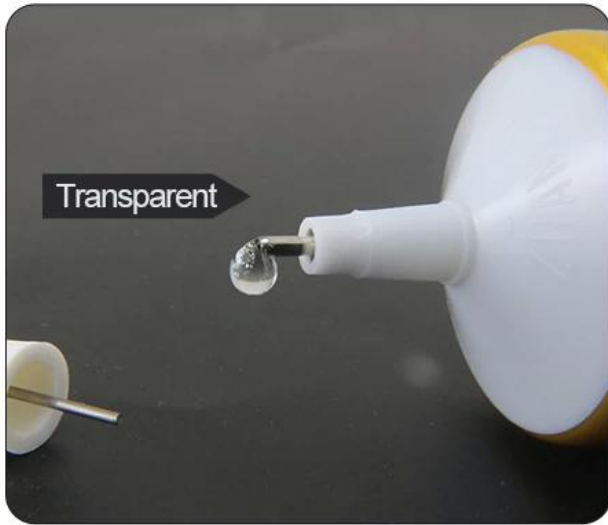

Описание продукта:

Срок действия: 5 месяцев

Этот элемент - клей клея высокого качества

Использование: сенсорный экран и ЖК-экран

Вес: 15 мл, 50 мл, 110 мл.

PRODUCT APPLICATION

PRODUCT SIZE

PRODUCT DETAILS

- * Phone frame repair glue T8000 glue
- * Single component, non-toxic low odor, low drawing
- * Quick-drying type, fixed 3 to 20 minutes can be.
- * Free heating, free hot pressure, open to use, the operation of a single tube.
- * High strength, elastic bonding, drop does not open plastic.
- * High temperature 80 degrees, low temperature 35 degrees
- * Repair open plastic, repair screen for the use of glue.

T8000 comes with needle adhesive is a kind of special environmental glue which can meet the needs of clothes, cloth, toys, rhinestones, all kinds of decorations, flowers, cloth, shells, jewelry, handicrafts and other industries. Compared with other adhesives, T8000 irritation of the smell of small, harmless to the human body, please rest assured that use; are single-component new transparent solution glue, room temperature curing, easy to operate without re-packing, open cover can be used with high flexibility, Vibration and waterproof.

Plastic, PE, PP, PVC, ABS, nylon, sponge, film, fabric, electronic components, plastic, rubber, metal, glass, ceramic, stone, bamboo, , Fiber, paper, paste the phone frame, LCD screen, the box, and other materials have a good paste performance.