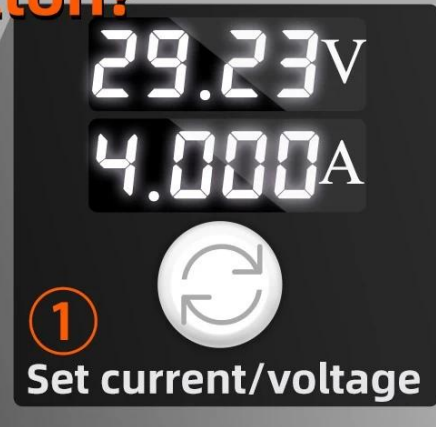

Small machine

Compared with liner DC power supply, more compact, lighter, portable and Compact

DC POWER SUPPLY

Voltage Display

30.00 V

Voltage Coarse

Current Display

10.00 A

Voltage Fine

Power Display

300.0 W

Current Coarse

USB interface
(5V/2A)

C.V

C.C

A-COARSE

-

GND

GND

+

Output positive(+)

How to Use ON/OFF Button?

< img src="https://cdn.b2b.yjzw.net/files/96/img/2023/07/13/202307131813420150597.jpg" width="100%" />

DC POWER SUPPLY

30.00 V

10.00 A

300.0 W

C.V ●

● C.C

Large screen with power 4-digit display

100 x 60mm Large screen display

USB Port(5V2A)