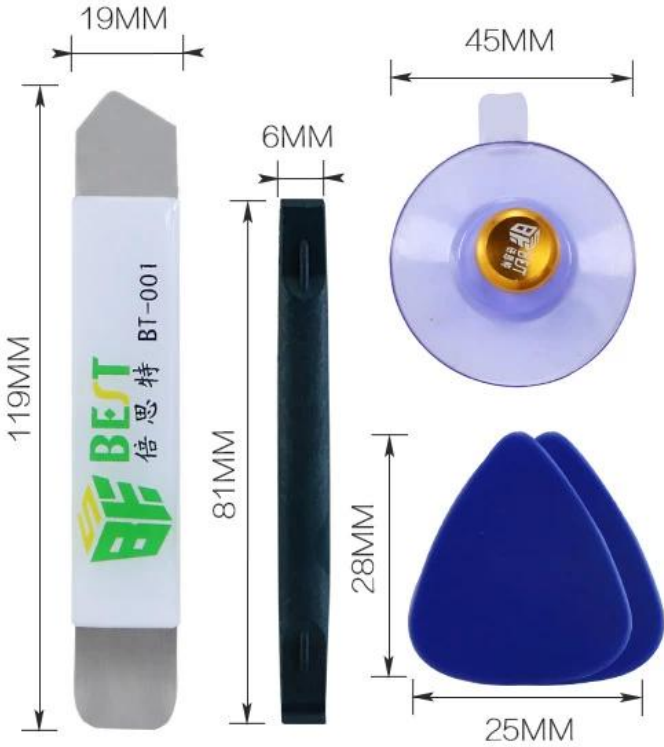

PRODUCT DISPLAY

PRODUCT FEATURES

PRODUCT PHOTOGRAPH

PRODUCT PACKAGING

Weight:90g