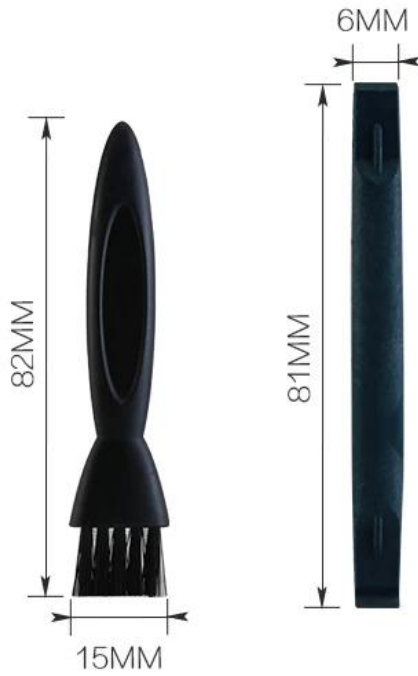

PRODUCT DISPLAY

PRODUCT DETAILS

PRODUCT PACKAGING

WEIGHT:117G

FRONT

165MM

BACK

213MM