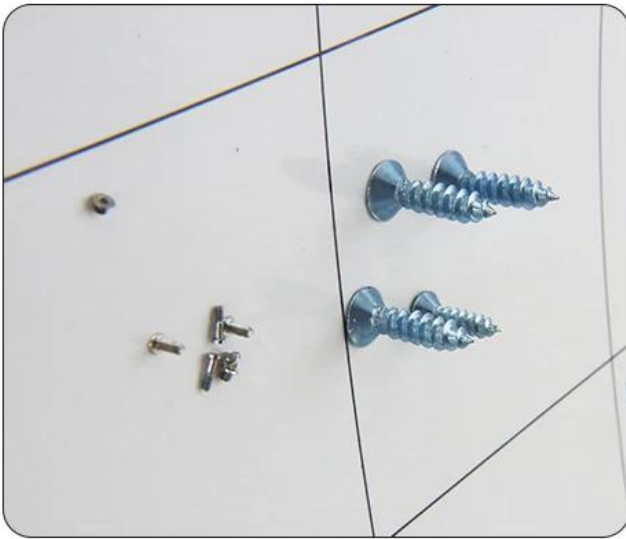

Product Description

This mat makes it easier. Simply organizes all your parts while you work on a device.

Dry erase surface lets you keep notes and stops mistakes.

Reduces reassembly time by up to 40% while preventing errors.

Magnetic surface is safe for hard drives and other modern electronics.

It fits on all the models listed below ,ideal for DIY parts in repairs.

PRODUCT DISPLAY

PRODUCT SIZE

WEIGHT:195G(ONE)

WEIGHT:320G(ONE)

PRODUCT DETAILS

PRODUCT PHOTOGRAPH