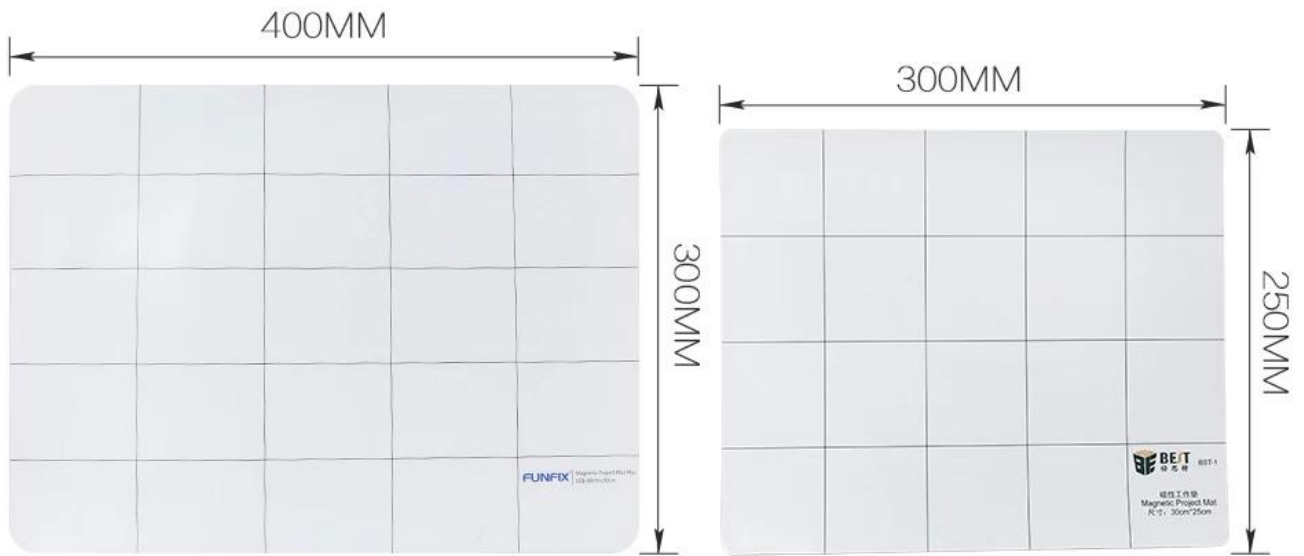

Product Description

This mat makes it easier. Simply organizes all your parts while you work on a device.

Dry erase surface lets you keep notes and stops mistakes.

Reduces reassembly time by up to 40% while preventing errors.

Magnetic surface is safe for hard drives and other modern electronics.

It fits on all the models listed below ,ideal for DIY parts in repairs.

PRODUCT DISPLAY

PRODUCT SIZE

WEIGHT:195G(ONE)

WEIGHT:320G(ONE)