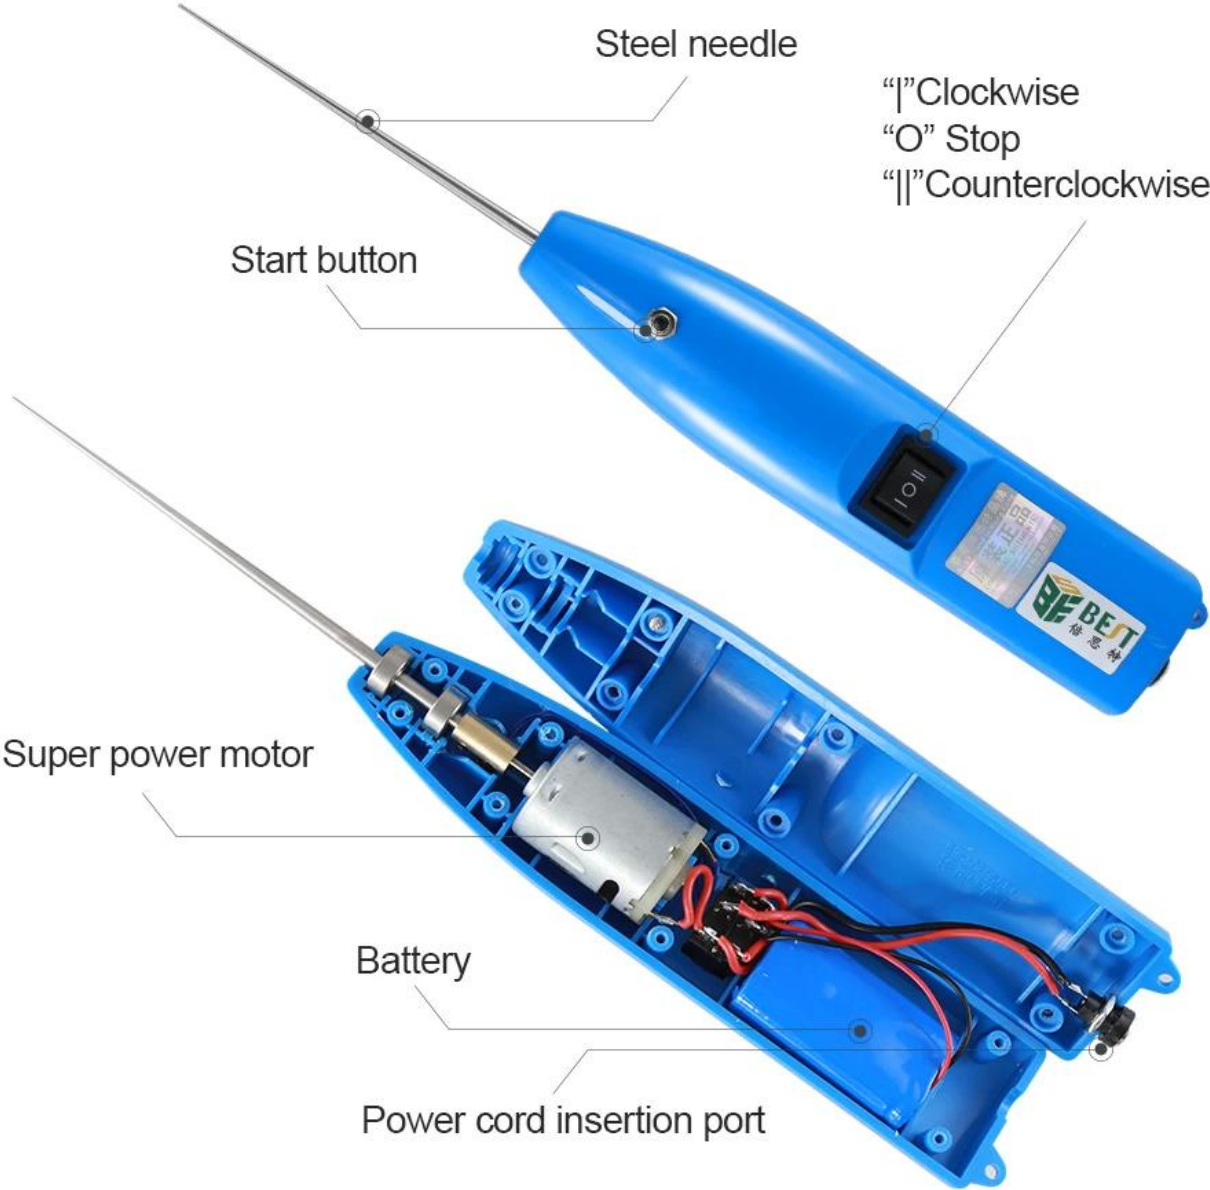

PRODUCT DISPLAY

---

PRODUCT SIZE

Front ▶

Back ▶

PRODUCT FEATURES

## PRODUCT FEATURES

PRODUCT PACKAGING

---

Weight:287.4g