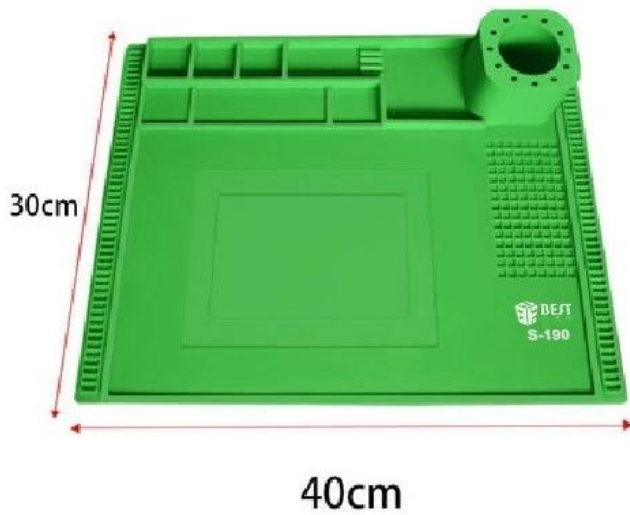

BEST
S-190

Is it still your maintenance desktop?

Accidentally, thick smoke billowed, and the pungent smell came out

Pad board

Pay newspaper

Plant paper

Enlarged tool storage area

Heat insulation, protect the desktop

Product size

Green

Grey