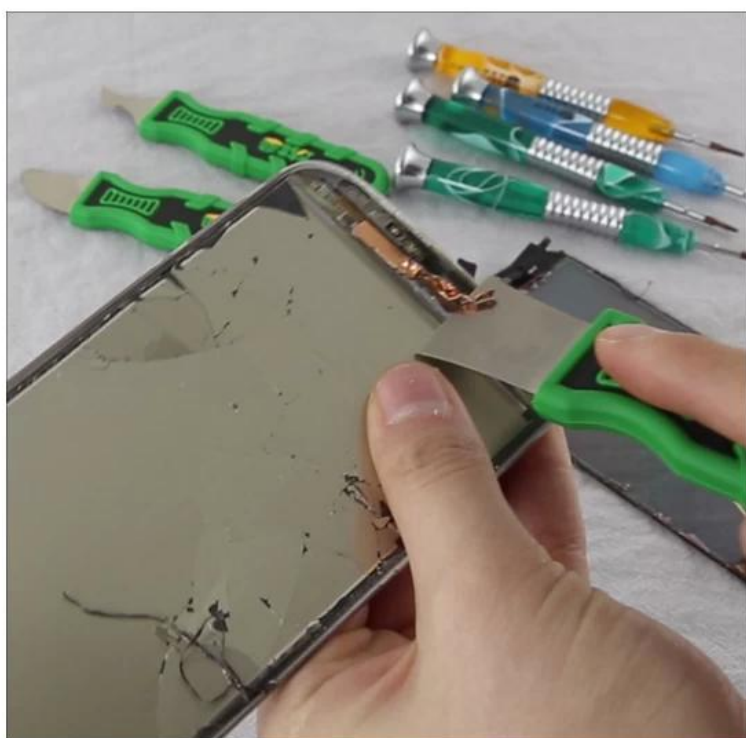

PRODUCT DISPLAY

PRODUCT SIZE

PRODUCT FEATURES

Non-slip handle

Mirror polished, good toughness

PRODUCT PHOTOGRAPH

WEIGHT:18G

BST-138