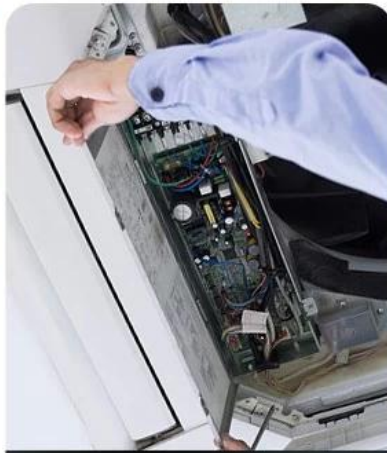

Fully automatic DIGITAL MULTIMETER

No gear changes required

Start-up measurement / accurate measurement / high-definition digital display

Applicable scope

Suitable for mobile phone repair, home appliance repair, car repair, etc.

Phone Repair

Appliance Repair

circuit board repair

Socket Repair

car repair

Voltage detection

BESTOOL

LCD high-definition digital display