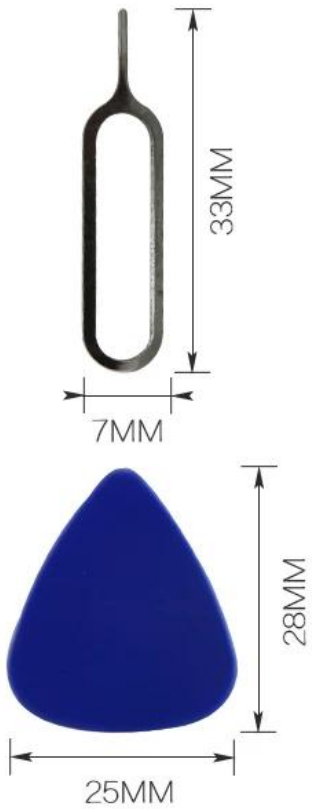

# PRODUCT PACKAGING

WEIGHT:117G

FRONT

165MM

BACK

213MM