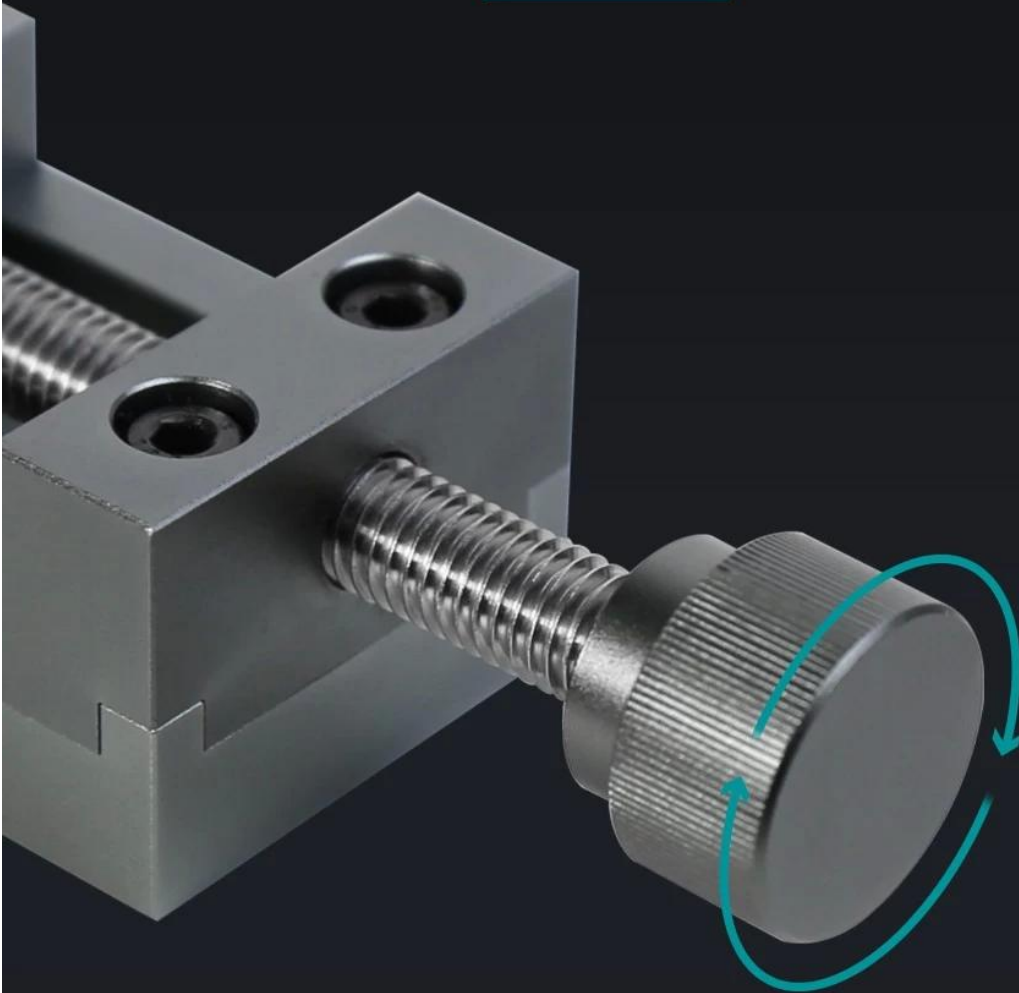

# Phone camera Special fixture

Multi-directional fixation

Secure grip

360°  
Rotation to adjust distance

26mm thickness, enough material

# Multi-directional fixation

Can also be clipped on the side

< img src="https://cdn.b2b.yjzw.net/files/96/img/2022/09/26/202209261810570196362.jpg" width="100%" />

**Name**Mobile phone  
camera fixture**Model**

BST-001T

**Material**

Aluminum alloy

**N.W.**

192g

**G.W.**

199.5g

**Adjustment range**

0-47.5mm

\*The above dimensions are all measured by hand,  
if there is any error, it is within 1-3mm.