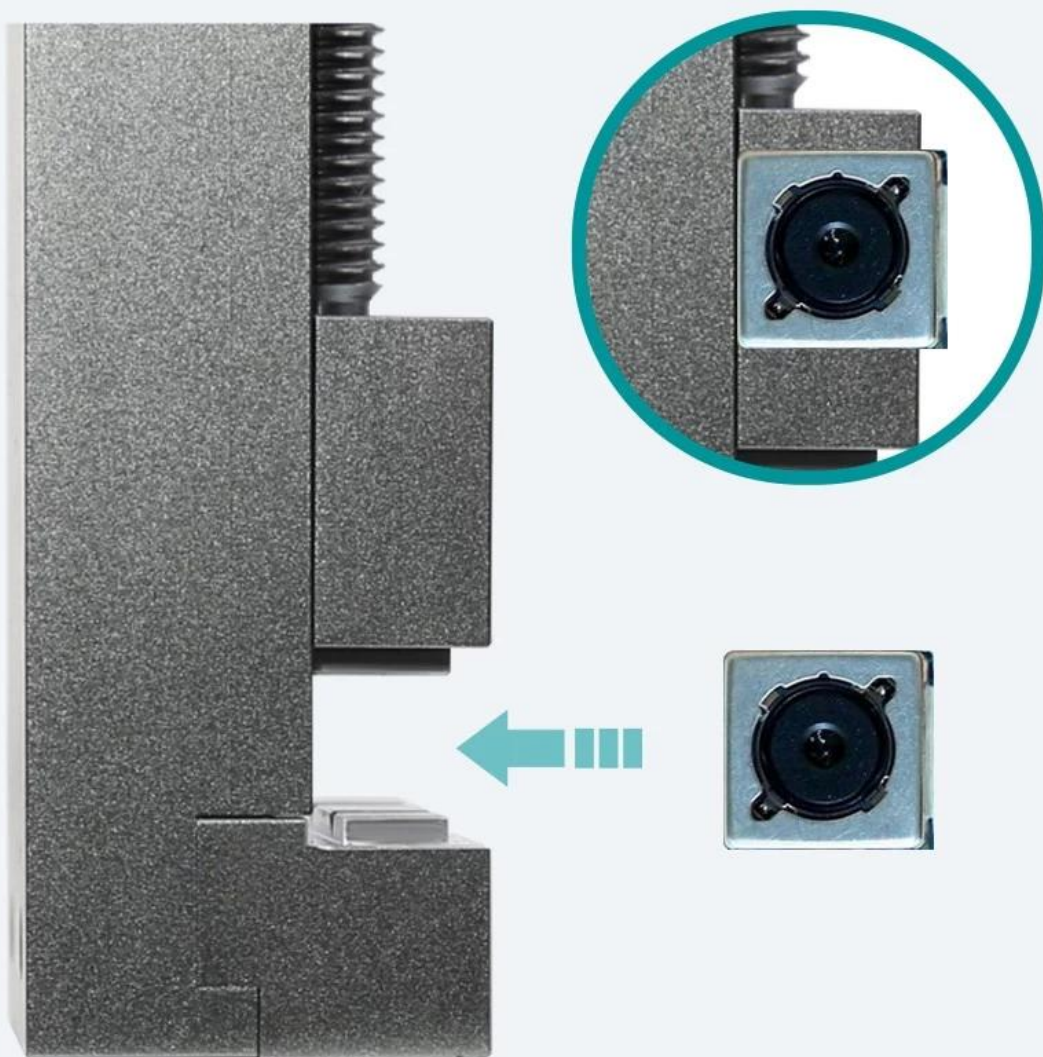

# Phone camera Special fixture

Multi-directional fixation

Secure grip

360°  
Rotation to adjust distance

26mm thickness, enough material

# Multi-directional fixation

Can also be clipped on the side

< img src="https://cdn.b2b.yjzw.net/files/96/img/2022/09/26/202209261810570196362.jpg" width="100%" />

**Name**Mobile phone  
camera fixture**Model**

BST-001T

**Material**

Aluminum alloy

**N.W.**

192g

**G.W.**

199.5g

**Adjustment range**

0-47.5mm

\*The above dimensions are all measured by hand,  
if there is any error, it is within 1-3mm.