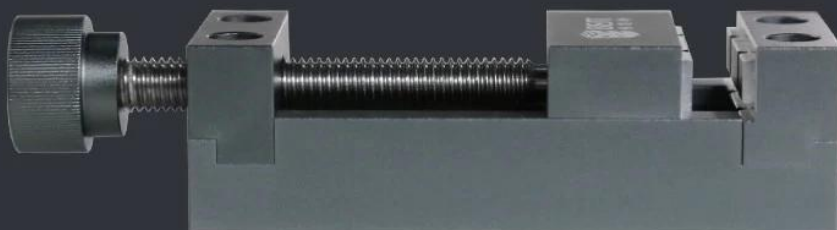

# Phone camera Special fixture

Multi-directional fixation

Secure grip

360°  
Rotation to adjust distance

26mm thickness, enough material

# Multi-directional fixation

Can also be clipped on the side

< img src="https://cdn.b2b.yjzw.net/files/96/img/2022/09/26/202209261810570196362.jpg" width="100%" />

**Name**Mobile phone  
camera fixture**Model**

BST-001T

**Material**

Aluminum alloy

**N.W.**

192g

**G.W.**

199.5g

**Adjustment range**

0-47.5mm

\*The above dimensions are all measured by hand,  
if there is any error, it is within 1-3mm.