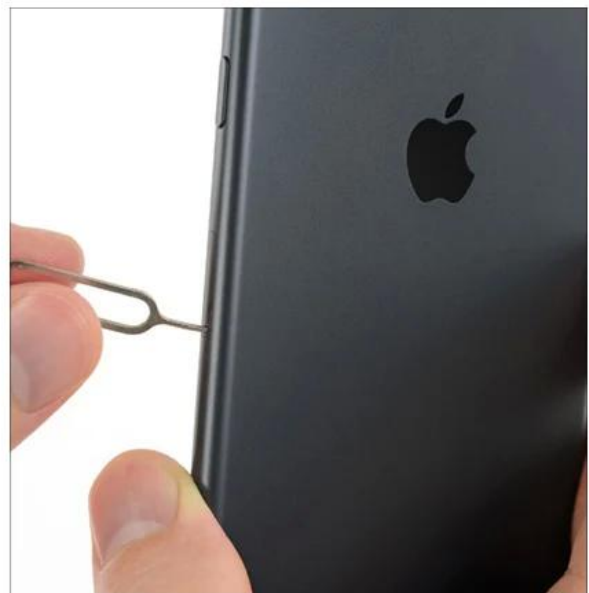

PRODUCT DISPLAY

PRODUCT DETAILS

— 1.2

⊕ 1.5

▲ 0.6

★ 0.8

⬡ 2.5

PRODUCT SIZE

PRODUCT FEATURES

Screwdriver

Apple needle

Sucker

Pry pieces

PRODUCT PHOTOGRAPH

PRODUCT PACKAGING

WEIGHT:188.5G