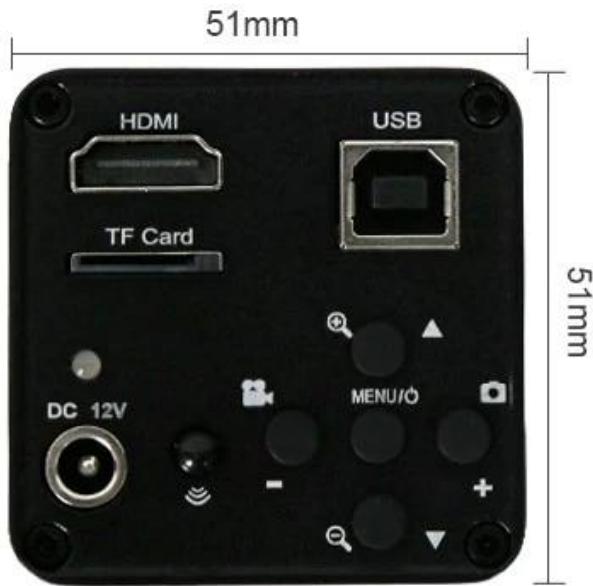

# ***HDMI1660 Industrial Camera***

Microscope camera

High transmission rate·accurate color reproduction

16 million pixels

Full HD output

Remote  
camera and video

Suitable for a  
variety of microscopes

**Easy to operate**

Use original  
Panasonic  
CMOS sensor  
C/CS interface

Fluorescence observation

Polarized observation

Metallographic analysis

Precision circuit