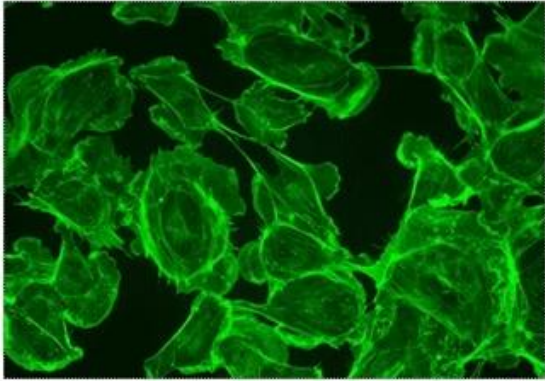

# ***HDMI1660 Industrial Camera***

Microscope camera

High transmission rate·accurate color reproduction

16 million pixels

Full HD output

Remote  
camera and video

Suitable for a  
variety of microscopes

**Easy to operate**

Use original  
Panasonic  
CMOS sensor  
C/CS interface

Fluorescence observation

Polarized observation

Metallographic analysis

Precision circuit