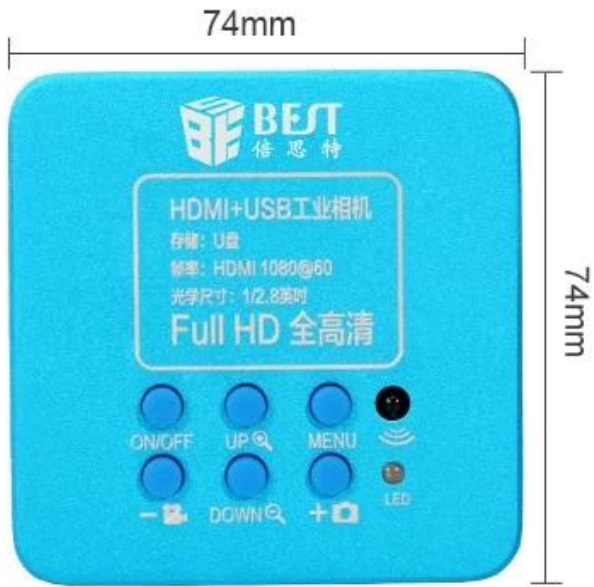

# ***HDMI1030UUC Industrial Camera*** Microscope camera

High transmission rate

Accurate color reproduction

2 million pixels

Full HD output

Remote  
camera and video

Suitable for a  
variety of microscopes

**Easy to operate**

Use original  
Panasonic  
CMOS sensor  
C/CS interface

Fluorescence observation

Polarized observation

Metallographic analysis

Precision circuit