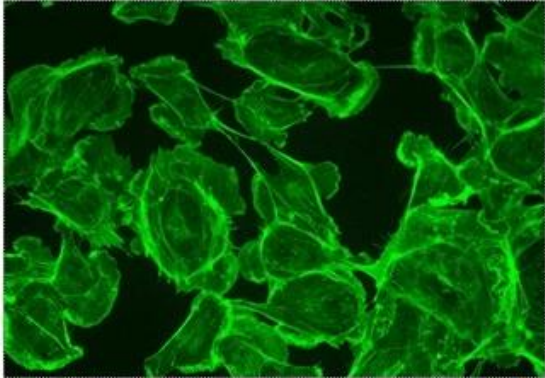

# ***HDMI1030UUC Industrial Camera*** Microscope camera

High transmission rate

Accurate color reproduction

2 million pixels

Full HD output

Remote  
camera and video

Suitable for a  
variety of microscopes

**Easy to operate**

Use original  
Panasonic  
CMOS sensor  
C/CS interface

Fluorescence observation

Polarized observation

Metallographic analysis

Precision circuit