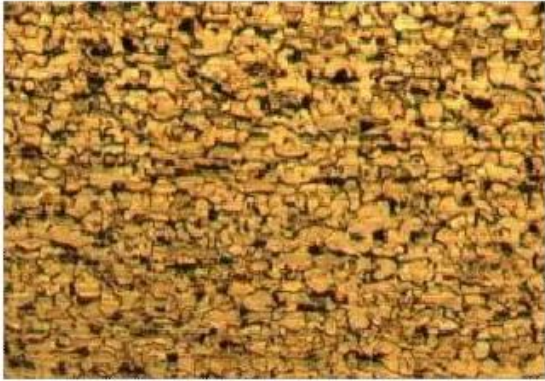

Fluorescence observation

Metallographic analysis