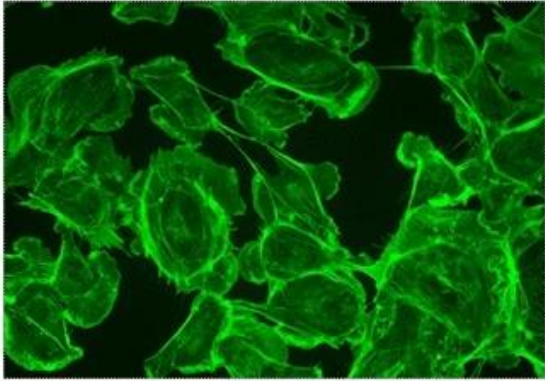

# Four characteristics

38 million pixels

Full HD output

Remote  
camera and video

Suitable for a  
variety of microscopes

**Easy to operate**

Use original  
Panasonic  
CMOS sensor  
C/CS interface

Fluorescence observation

Polarized observation

Metallographic analysis

Precision circuit