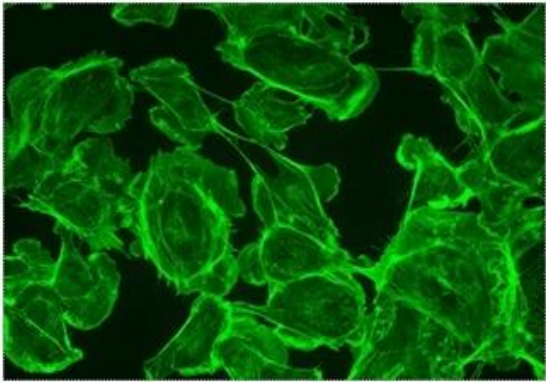

Fluorescence observation