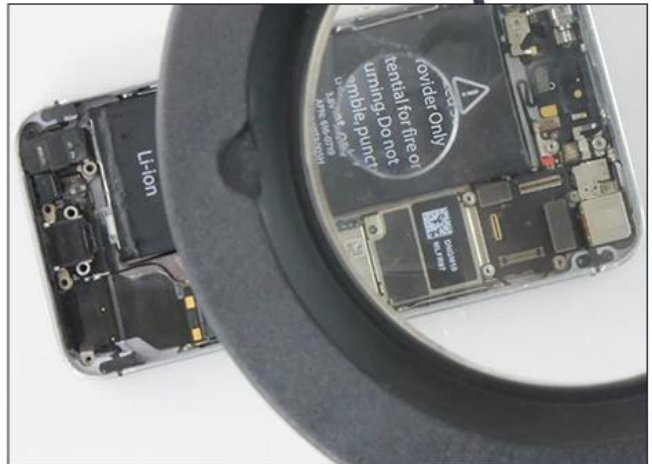

## PRODUCT DETAILS

## PRODUCT FEATURES

Power: 2.7W

Input voltage: 110V / 220V 50-60HZ

Illumination: 1450lux

Light source: LED (36)

PRODUCT PHOTOGRAPH

---

PRODUCT PACKAGING