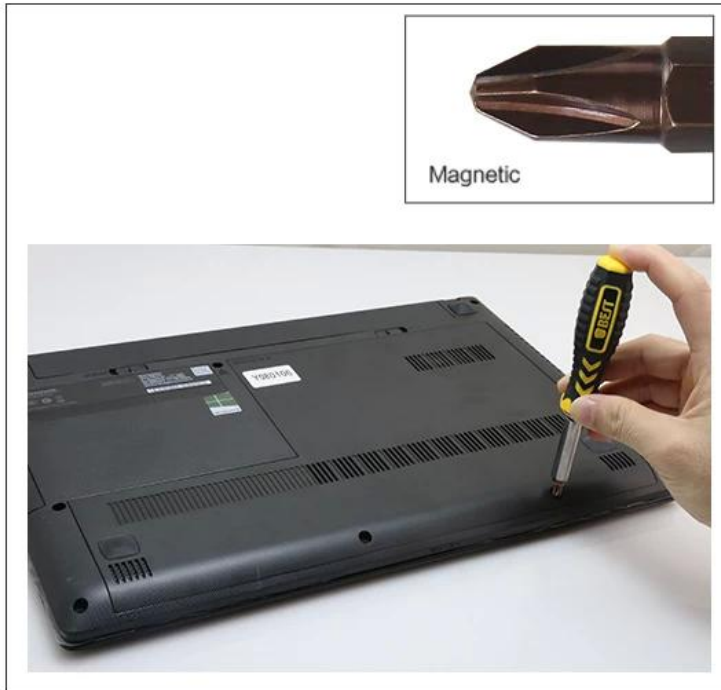

## Product Description

- Professional design, beauty appearance and portable screwdriver set is easy to use
- Multipoint and adjustable extension bar is easy to disassemble and can be changed the length according to different requirements
- High quality and precision screw heads of all types are suitable for work in different areas
- The handle of ergonomic design is easy to operate.
- Precision screw heads under high temperature processing are made of high quality chrome-vanadium steel (6150#), whose HRC is from 52-56 degree.

## PRODUCT DETAILS

PRODUCT SIZE

PRODUCT PHOTOGRAPH

PRODUCT PACKAGING

WEIGHT:330G

FRONT

BACK

166MM