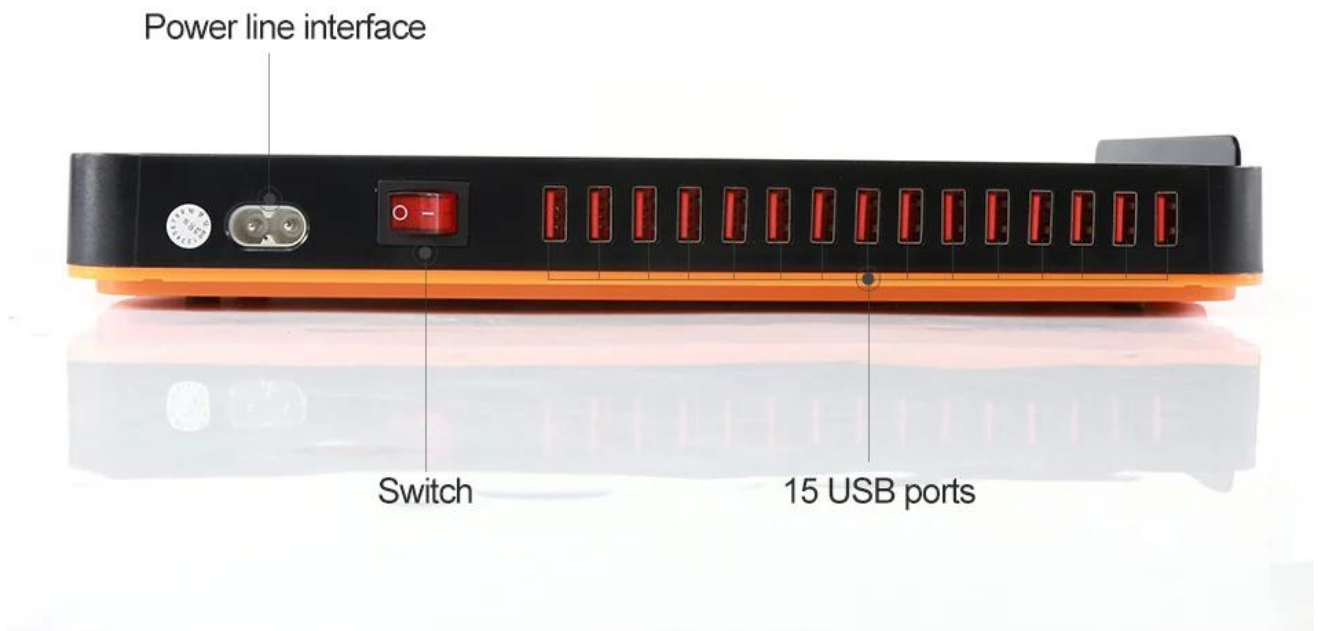

Multi-interface USB charging station

Creative Tidy

Brand:	 BEST 倍思特	Product Name:	15 USB port charging bracket
Interface type:	AC to DC	Input voltage:	AC 100-240V 50-64Hz
Input current:	0.3A (MAX)	Output current:	DC 5V 20A
Interface:	3500mAh	Interface:	2500mAh
Interface:	1500mAh	Weight:	1KG
Size:	326mm*220mm*55mm(package)		
Accessories:	Charging base, power cord, 18 partitions		
Uses:	Mobile phone repair shop, shop lobby, gym, KTV, waiting room, meeting room.		

PRODUCT DETAILS

PRODUCT FEATURES

Arbitrary disassembly
14 partitions

When the working temperature reaches 40 degrees, the internal cooling fan of the machine will automatically start to enhance the safety and service life of the product.