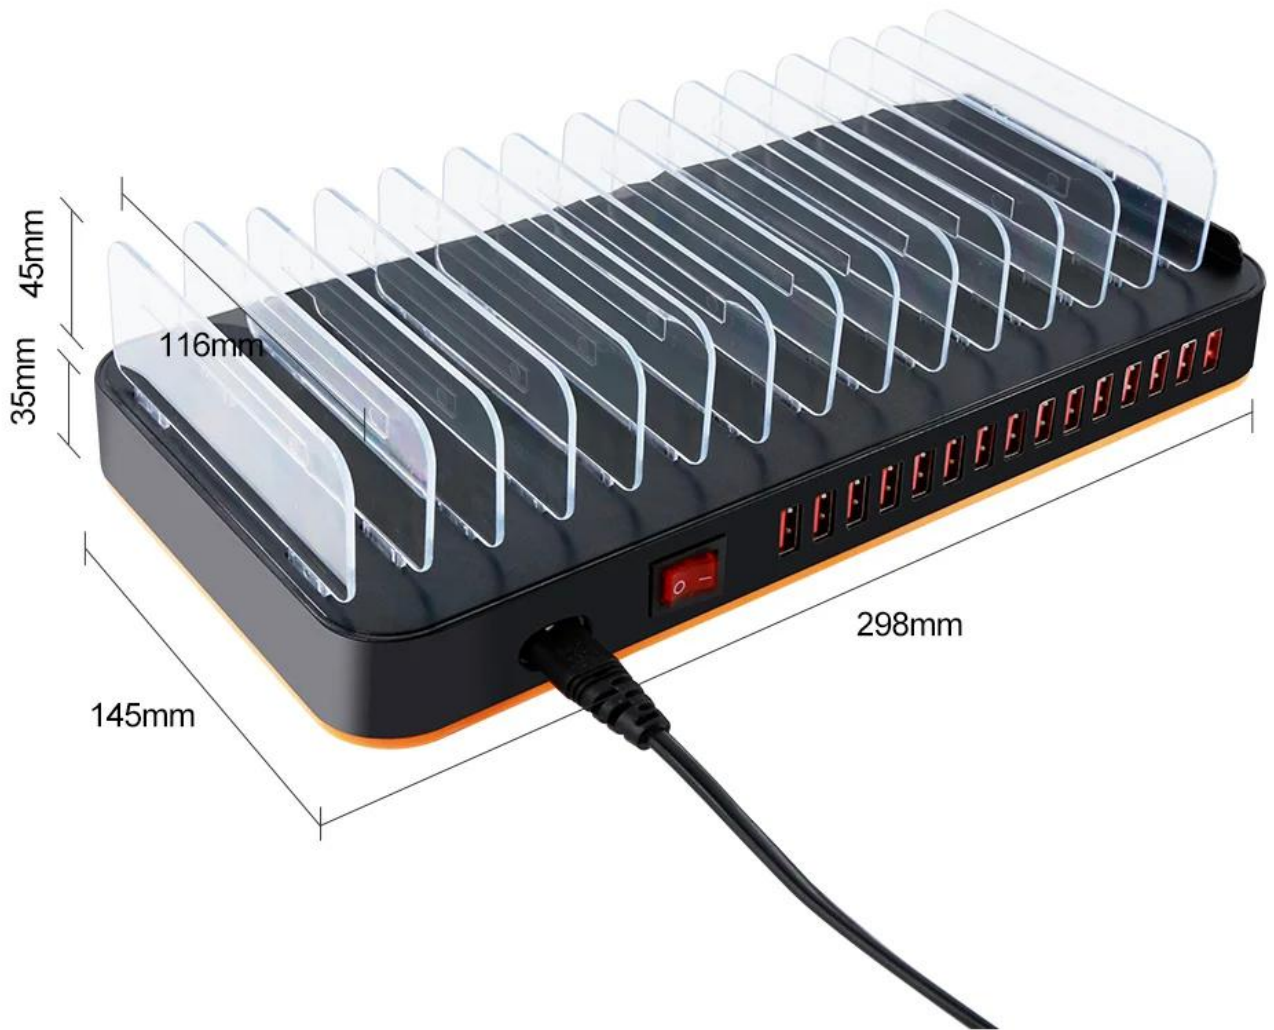

Multi-interface USB charging station

Creative Tidy

Brand:	 BEST 倍思特	Product Name:	15 USB port charging bracket
Interface type:	AC to DC	Input voltage:	AC 100-240V 50-64Hz
Input current:	0.3A (MAX)	Output current:	DC 5V 20A
Interface:	3500mAh	Interface:	2500mAh
Interface:	1500mAh	Weight:	1KG
Size:	326mm*220mm*55mm(package)		
Accessories:	Charging base, power cord, 18 partitions		
Uses:	Mobile phone repair shop, shop lobby, gym, KTV, waiting room, meeting room.		

PRODUCT DETAILS

PRODUCT FEATURES

Arbitrary disassembly
14 partitions

When the working temperature reaches 40 degrees, the internal cooling fan of the machine will automatically start to enhance the safety and service life of the product.