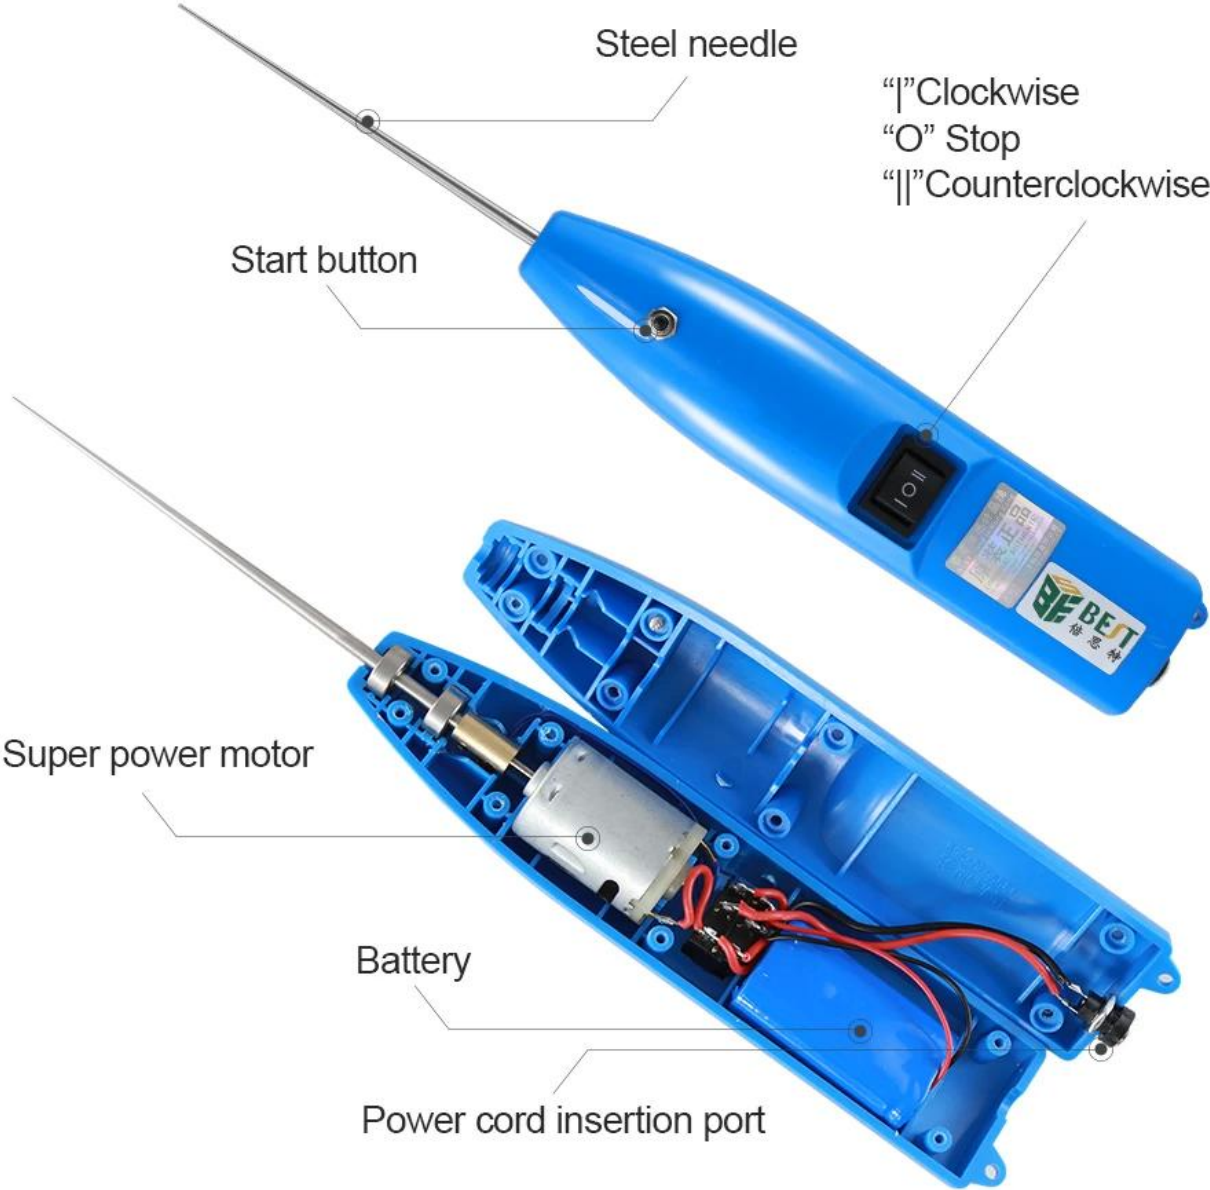

PRODUCT DISPLAY

PRODUCT SIZE

Front ▶

Back ▶

PRODUCT FEATURES

PRODUCT FEATURES

PRODUCT PACKAGING

Weight:287.4g