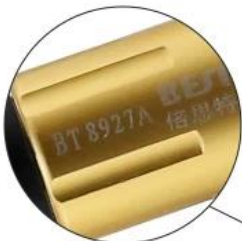

Products Introduction:

- ★ Extensible batch of rod, new design will be the leading of trend
- ★ Factory price with high quality warranty is your reliable choice
- ★ Fast delivery date.
- ★ 6pcs screwdriver bits can be put into the head, easy to take
- ★ Inside of extensionable rod make the size adjusted
- ★ Good quality:S2 steel bits and Aluminum alloy hand
- ★ OEM is accepted. Samll MOQ
- ★ Please contact us to check the shipping cost before you place order

Packing include:

1pc screwdriver handle

6pcs screwdriver bit: (-2.0, +1.2, +1.5, pentalobe 0.8, pentalobe 0.6, pinhead phillips 2.5)

PRODUCT SIZE

PRODUCT FEATURES

High hardness,
good stability and magnetism

Brands with models

Material: Aluminum
How convenient, comfortable,
non slip design diamond

It can be placed
inside the brush head,
convenient collection

Gently push forward,
you can arbitrarily adjust the length of the brush