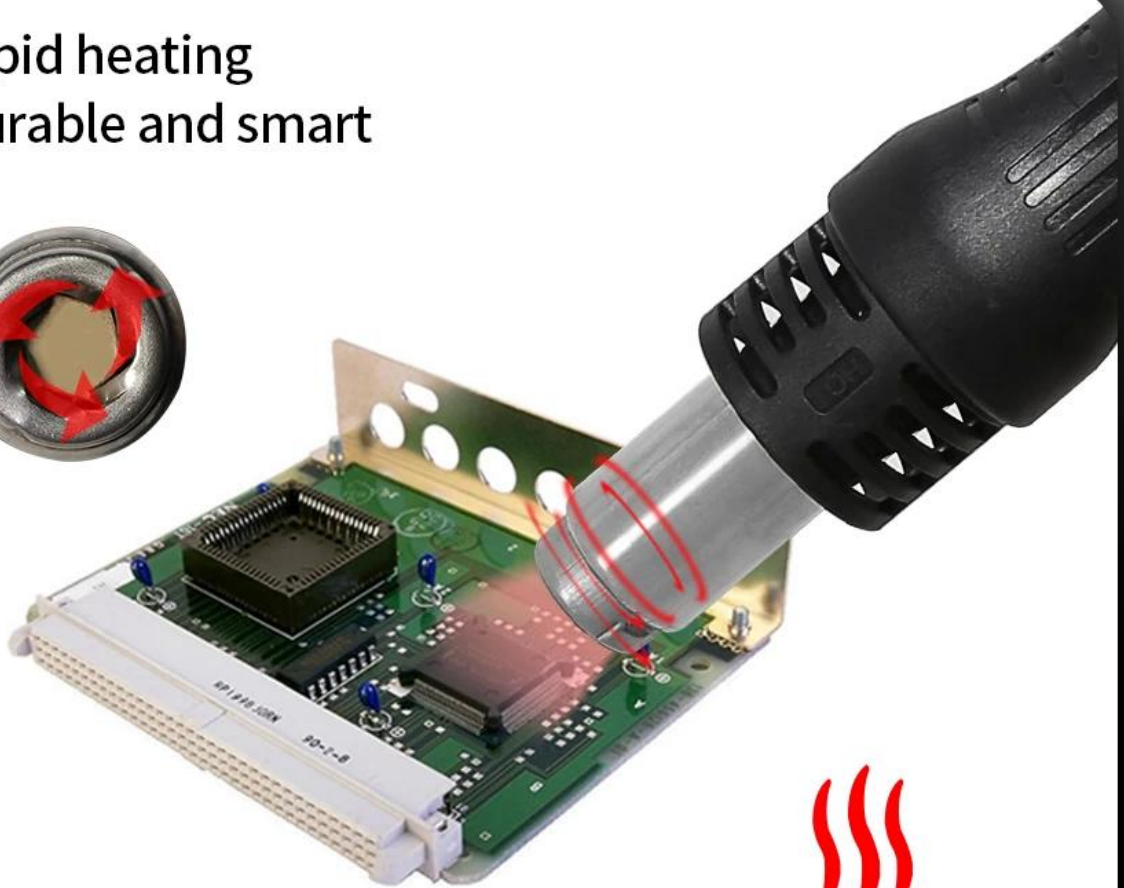

intelligent

DIGITAL SPIRAL HEAT GUN

Rapid temperature rise

ACCURATE TEMPERATURE CONTROL

Four characteristics

automatic sleep

Exact temperature

Heat up quickly

Use safety

Scope of use

Appliance Repair

Board soldering

Phone Repair

Heat shrinkable tube

The wind direction of the spiral evenly heats

rapid heating
Durable and smart

100°C~500°C

Product Description

Front

Behind

Product parameters

| | |
|---------------------------|------------------|
| Model | SLD-858D |
| Product name | Spiral Heat Gun |
| Power | 700W |
| Weight | 1.40kg |
| Input voltage | 220VAC 50/60Hz |
| Temperature control range | 100°C ~ 500°C |
| Airflow | ≈170cm/s |
| Air volume gear | A25~A99 |
| ambient temperature | 0°C ~40°C |
| Machine size | L150*W100*H135mm |
| Package Size | L265*W165*H155mm |