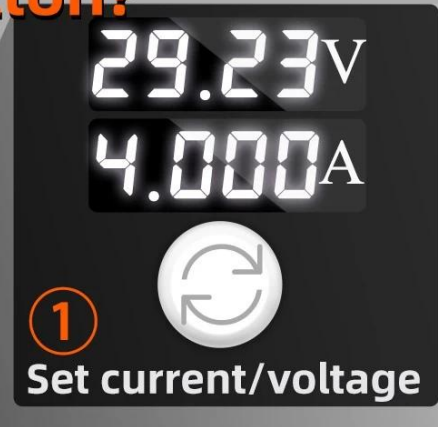

Small machine

Compared with liner DC power supply, more compact, lighter, portable and Compact

DC POWER SUPPLY

Voltage Display

30.00 V

Voltage Coarse

Current Display

10.00 A

Voltage Fine

Power Display

300.0 W

Current Coarse

USB interface
(5V/2A)

C.V

C.C

A-COARSE

-

GND

GND

+

Output positive(+)

How to Use ON/OFF Button?

< img src="https://cdn.b2b.yjzw.net/files/96/img/2023/07/13/202307131813420150597.jpg" □
□="100%" />

DC POWER SUPPLY

30.00 V

10.00 A

300.0 W

C.V ●

● C.C

Large screen with power 4-digit display

100 x 60mm Large screen display

USB Port(5V2A)