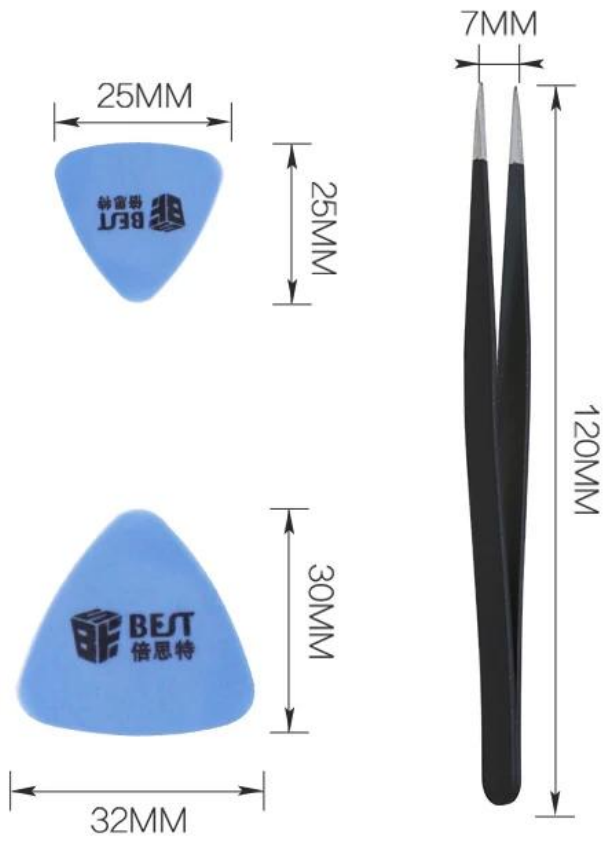

Features

1. 38pcs 38mm 38mm 38mm 28pcs 38mm 38mm 2pcs 38mm 38mm 38mm.
2. 38mm 38mm 38mm 38mm S2 38mm ABS 38mm 38mm. 38mm 38mm 38mm 38mm 38mm 38mm 38mm.
3. 38mm 38mm 38mm 38mm 38mm 38mm. 38mm 38mm 38mm 38mm 38mm 38mm.

Specification

Model:	BEST-8922 38mm 38mm 38mm
Material:	S2 38mm + PVC 38mm 38mm
Color:	38mm 38mm 38mm 38mm
Dimensions & Tolerances:	38mm 38mm : 2.5mm, 3.0mm, 3.5mm, 4.0mm, 4.5mm, 5.0mm, 5.5mm 38mm 38mm:PH2 Torx : T2, T3, T4, T5, T6, T7, T8, T9, T10, T15 38mm : +1.2, +1.5, +2.0 38mm : -1.5 38mm 38mm : 38mm 38mm 0.8, 38mm 38mm 1.2 38mm 38mm : 0.6 38mm 38mm PH : 2.5 Y : Y2.0 U : U2.6 BST-886 38mm 38mm : Pentalobe 0.8, +1.5 38mm 38mm : 38mm, 38mm 38mm, 38mm 38mm, ESD 38mm, 3.5mm 38mm 38mm, 38mm 38mm, 38mm 38mm, 38mm 38mm
Weight:	38mm 38mm
Dimensions:	150mm * 105mm * 36mm
G.W.	0.47 38mm

Application

38pcs 38mm 38mm 38mm 38mm 38mm 38mm 38mm 38mm 38mm. 38mm 4G, 5, 38mm 38mm, Sumsang, HTC, ipad, 38mm, XBOX, 38mm 38mm / 38mm, PC 38mm 38mm

— 38PCS —

Precision Screwdriver Set

PRODUCT CHARACTERISTICS

PRODUCT INFORMATION

Various screw bits, easy to disassemble

Universal S2 steel bits
Not easy to damage
Can disassemble multiple products

PRODUCT DETAIL

⊕ 1.5

⊕ 0.8

Outside packaging