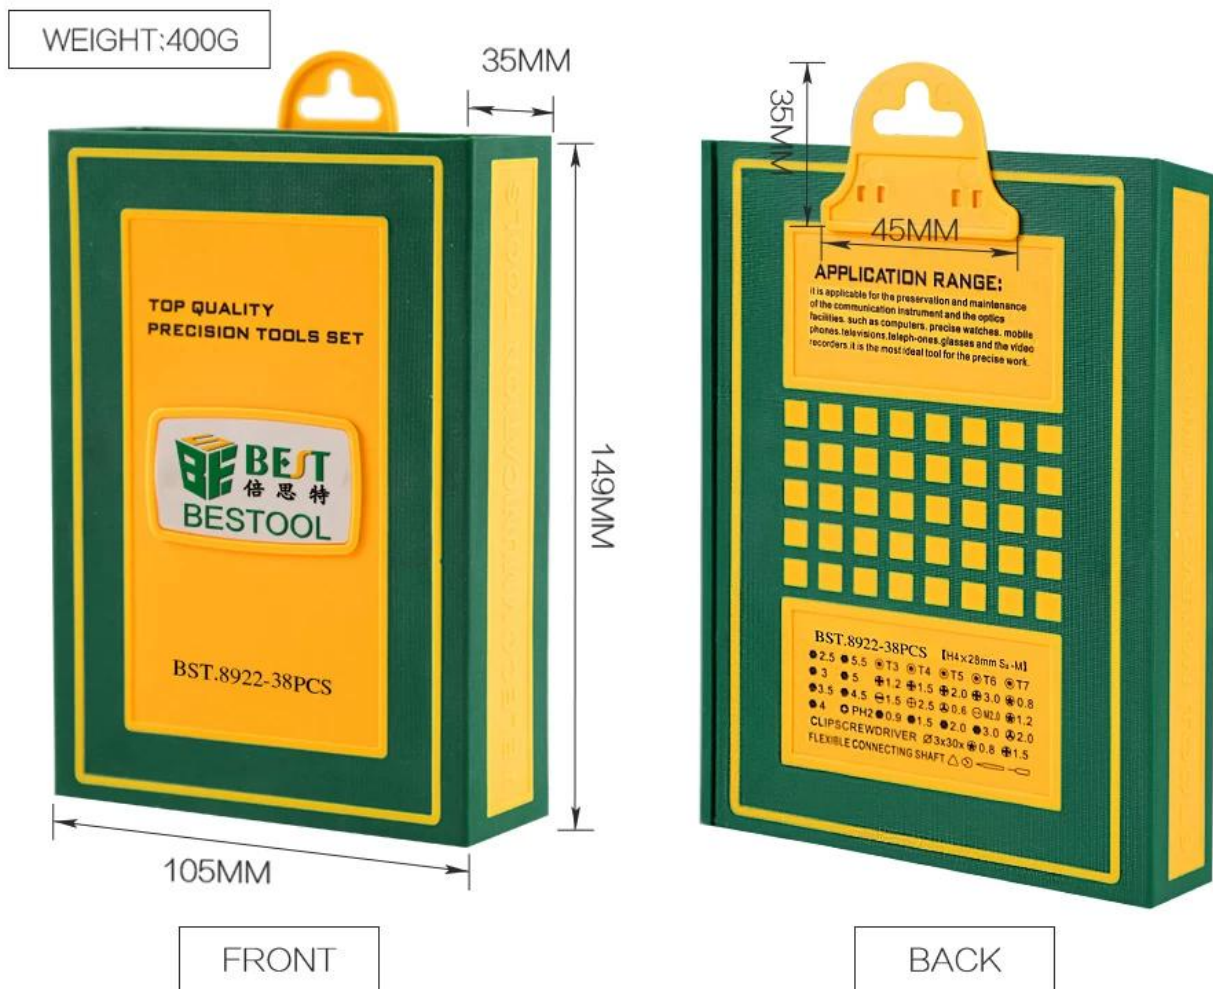

Features

1. 38pcs 38mm 38mm 38mm 28pcs 38mm 38mm 2pcs 38mm 38mm 38mm.
2. 38mm 38mm 38mm 38mm S2 38mm ABS 38mm 38mm. 38mm 38mm 38mm 38mm 38mm 38mm 38mm.
3. 38mm 38mm 38mm 38mm 38mm 38mm. 38mm 38mm 38mm 38mm 38mm 38mm.

Specification

Model:	BEST-8922 38mm 38mm 38mm
Material:	S2 38mm + PVC 38mm 38mm
Color:	38mm 38mm 38mm 38mm
Dimensions & Tolerances:	38mm 38mm : 2.5mm, 3.0mm, 3.5mm, 4.0mm, 4.5mm, 5.0mm, 5.5mm 38mm 38mm:PH2 Torx : T2, T3, T4, T5, T6, T7, T8, T9, T10, T15 38mm : +1.2, +1.5, +2.0 38mm : -1.5 38mm 38mm : 38mm 38mm 0.8, 38mm 38mm 1.2 38mm 38mm : 0.6 38mm 38mm PH : 2.5 Y : Y2.0 U : U2.6 BST-886 38mm 38mm : Pentalobe 0.8, +1.5 38mm 38mm : 38mm, 38mm 38mm, 38mm 38mm, ESD 38mm, 3.5mm 38mm 38mm, 38mm 38mm, 38mm 38mm, 38mm 38mm
Weight:	38mm 38mm
Dimensions:	150mm * 105mm * 36mm
G.W.	0.47 38mm

Application

38pcs 38mm 38mm 38mm 38mm 38mm 38mm 38mm 38mm 38mm. 38mm 4G, 5, 38mm 38mm, Sumsang, HTC, ipad, 38mm, XBOX, 38mm 38mm / 38mm, PC 38mm 38mm

— 38PCS —

Precision Screwdriver Set

PRODUCT CHARACTERISTICS