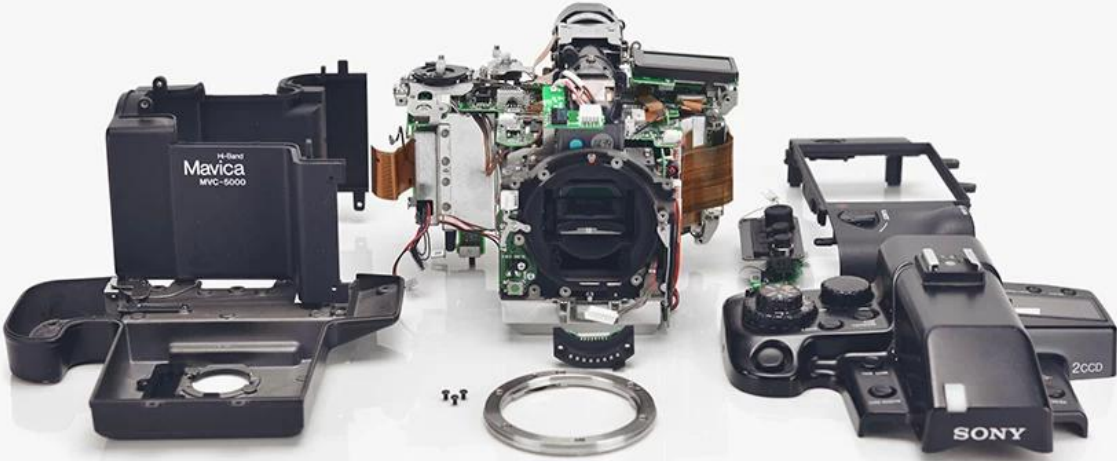

Various screw bits, easy to disassemble