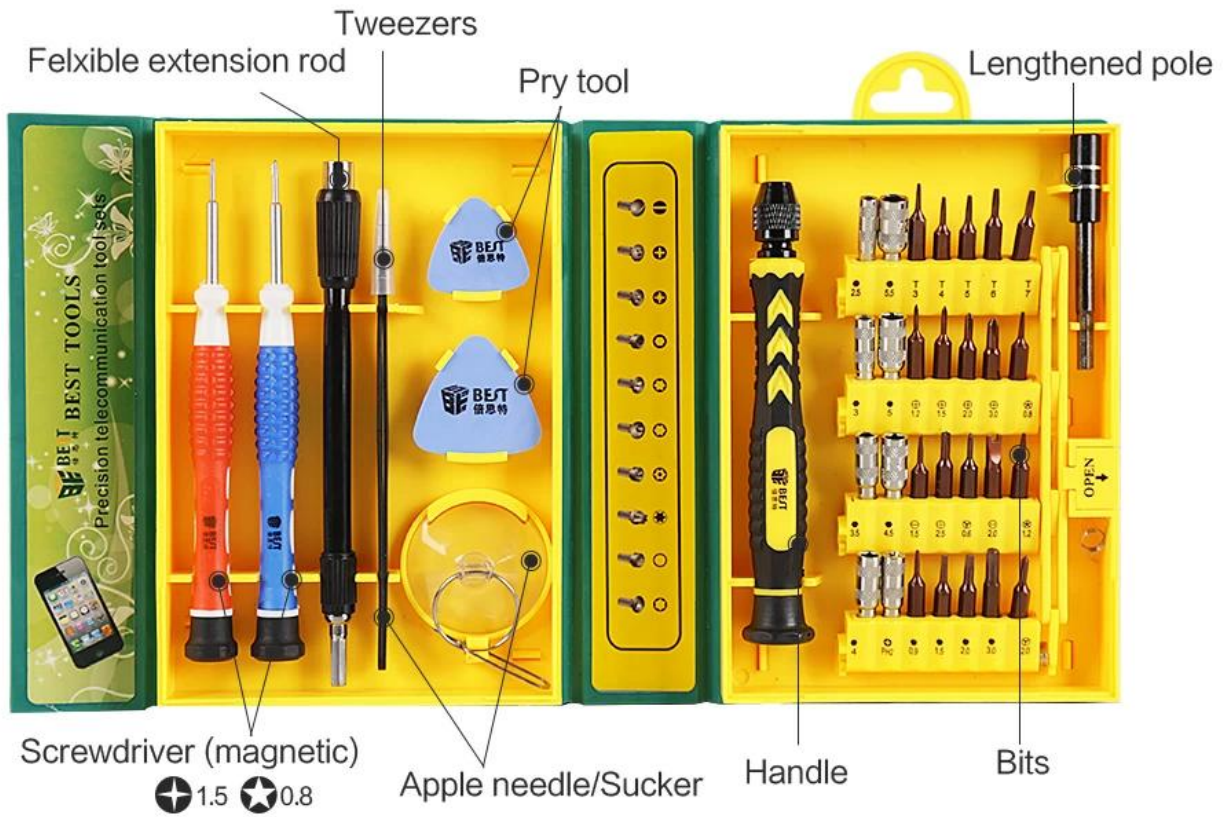

PRODUCT INFORMATION

Various screw bits, easy to disassemble

Universal S2 steel bits
Not easy to damage
Can disassemble multiple products

PRODUCT DETAIL

⊕ 1.5

⊕ 0.8

Outside packaging