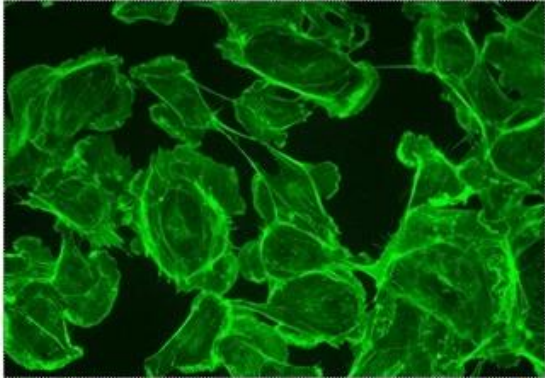

HDMI1030UUC Industrial Camera Microscope camera

High transmission rate

Accurate color reproduction

2 million pixels

Full HD output

Remote
camera and video

Suitable for a
variety of microscopes

Fluorescence observation

Polarized observation

Metallographic analysis

Precision circuit

< /p>