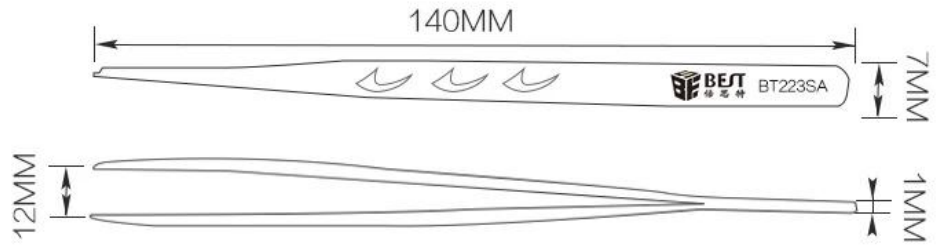

00 BEST 000000 00 00

00 : 00 000000 00

00 00 : 00 0000

00 00 Pointed, Triangle, Straight, Curved, Flat

00 0000 00 00

00 (L * W * 0) :

110mm ~ 160mm

0000 : 0000 0 + 00

00 : 20pcs / 00

00 00 : 0.6kg / 00

PRODUCT DISPLAY

PRODUCT SIZE

PRODUCT DETAILS

BT222SA

BT223SA

BT224SA