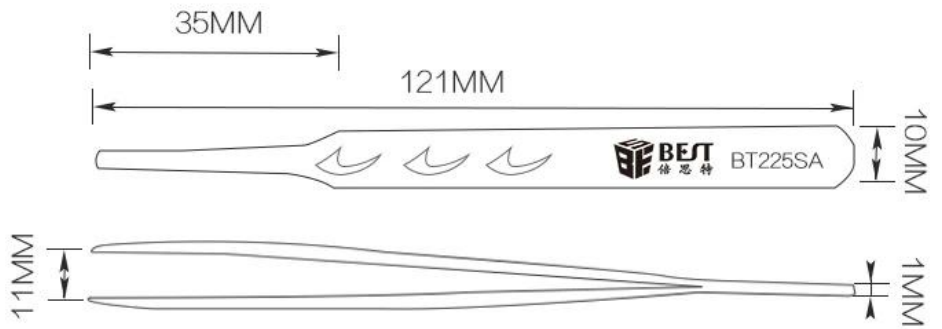

00 BEST 000000 00 00

00 : 00 000000 00

00 00 : 00 0000

00 00 Pointed, Triangle, Straight, Curved, Flat

00 0000 00 00

00 (L * W * 0) :

110mm ~ 160mm

0000 : 0000 0 + 00

00 : 20pcs / 00

00 00 : 0.6kg / 00

PRODUCT DISPLAY

PRODUCT SIZE

PRODUCT DETAILS

BT222SA

BT223SA

BT224SA