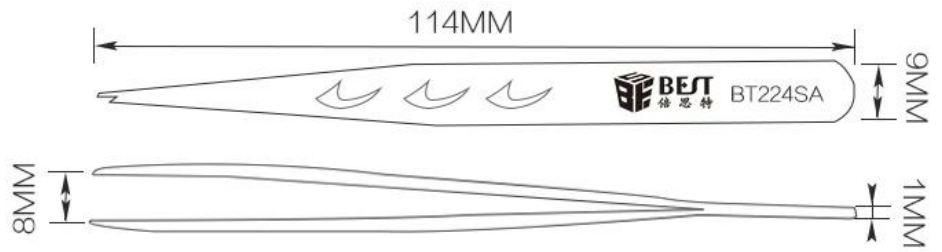

00 BEST 000000 00 00

00 : 00 000000 00

00 00 : 00 0000

00 00 Pointed, Triangle, Straight, Curved, Flat

00 0000 00 00

00 (L * W * 0) :

110mm ~ 160mm

0000 : 0000 0 + 00

00 : 20pcs / 00

00 00 : 0.6kg / 00

PRODUCT DISPLAY

PRODUCT SIZE

PRODUCT DETAILS

BT222SA

BT223SA

BT224SA