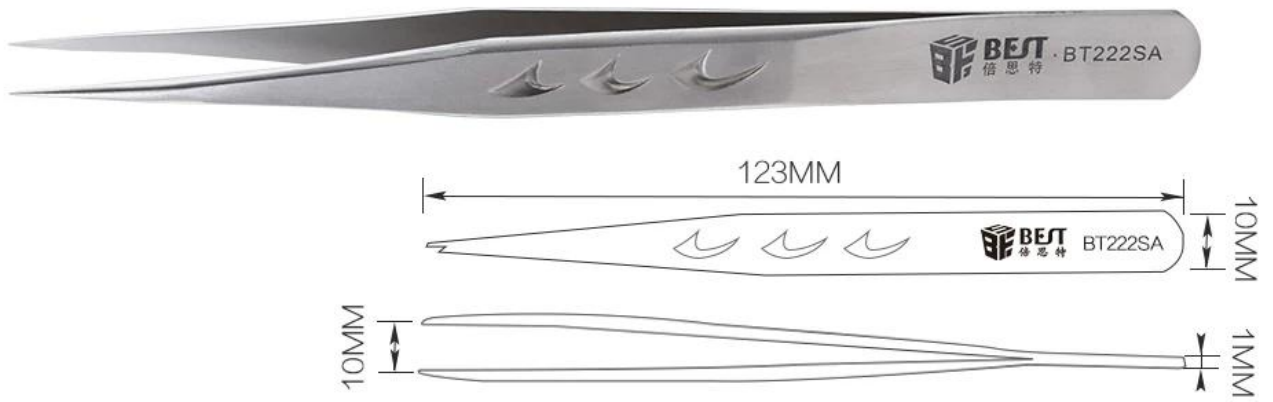

00 BEST 000000 00 00

00 : 00 000000 00

00 00 : 00 0000

00 00 Pointed, Triangle, Straight, Curved, Flat

00 0000 00 00

00 (L * W * 0) :

110mm ~ 160mm

0000 : 0000 0 + 00

00 : 20pcs / 00

00 00 : 0.6kg / 00

PRODUCT DISPLAY

PRODUCT SIZE

PRODUCT DETAILS

BT222SA

BT223SA

BT224SA