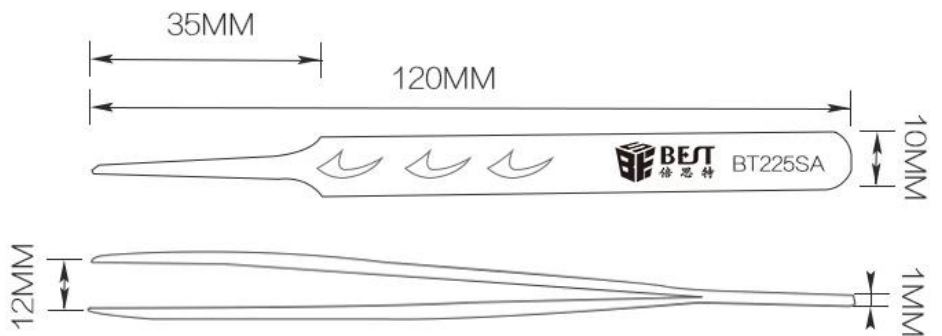

00 BEST 000000 00 00

00 : 00 000000 00

00 00 : 00 0000

00 00 Pointed, Triangle, Straight, Curved, Flat

00 0000 00 00

00 (L * W * 0) :

110mm ~ 160mm

0000 : 0000 0 + 00

00 : 20pcs / 00

00 00 : 0.6kg / 00

PRODUCT DISPLAY

PRODUCT SIZE

PRODUCT DETAILS

BT222SA

BT223SA

BT224SA