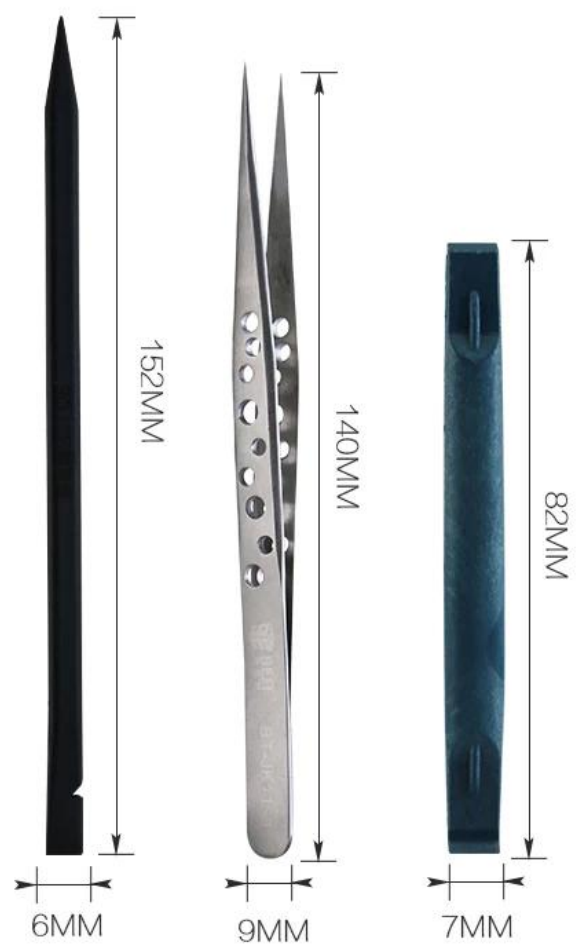

PP 00 00 :

PP 00 00 00, 0 000 00 00
00 00, 000 0 00, 00 00
0 000 00 00 00 000 0 00 00000.
000

000 00000 00 : Cr-V 00
0000 0 00 : 000 0000
Burin 0000 : 0000 00
00 : 400g
00 : 224 * 129 * 50mm

Package :

BST-8927A 0 00 00 000 0000
BST - R529 21 00 0000 00
BST-611 IC 000
BST-004 00 00 00
BST-126 0000 0 00
0000 000
000
000 0
000 00
00000 00
00 0
00 00
000 00 000

PRODUCT DISPLAY

PRODUCT SIZE

PRODUCT FEATURES

PRODUCT PHOTOGRAPH

PRODUCT PACKAGING

WEIGHT:400G