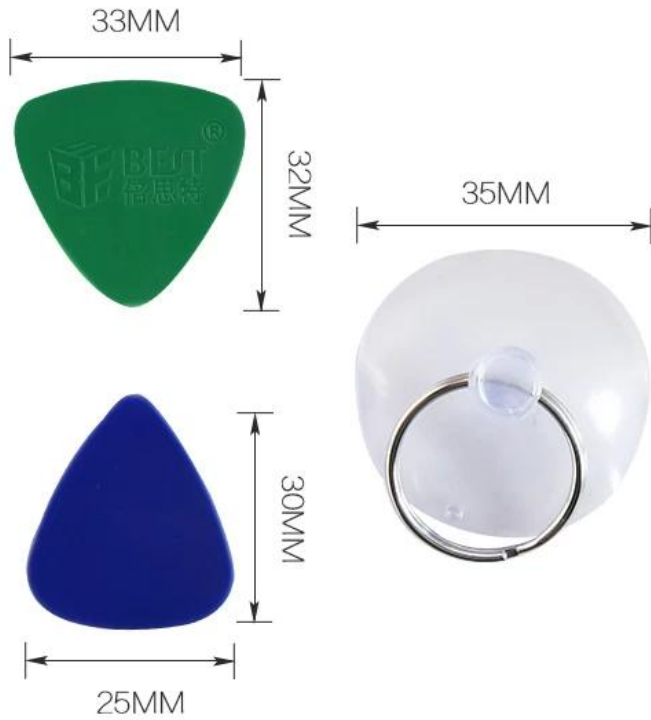

PP 00 00 :

PP 00 00 00, 0 000 00 00
00 00, 000 0 00, 00 00
0 000 00 00 00 000 0 00 00000.
000

000 00000 00 : Cr-V 00
0000 0 00 : 000 0000
Burin 0000 : 0000 00
00 : 400g
00 : 224 * 129 * 50mm

Package :

BST-8927A 0 00 00 000 0000
BST - R529 21 00 0000 00
BST-611 IC 000
BST-004 00 00 00
BST-126 0000 0 00
0000 000
000
000 0
000 00
00000 00
00 0
00 00
000 00 000

PRODUCT DISPLAY

PRODUCT SIZE

PRODUCT FEATURES

PRODUCT PHOTOGRAPH

PRODUCT PACKAGING

WEIGHT:400G