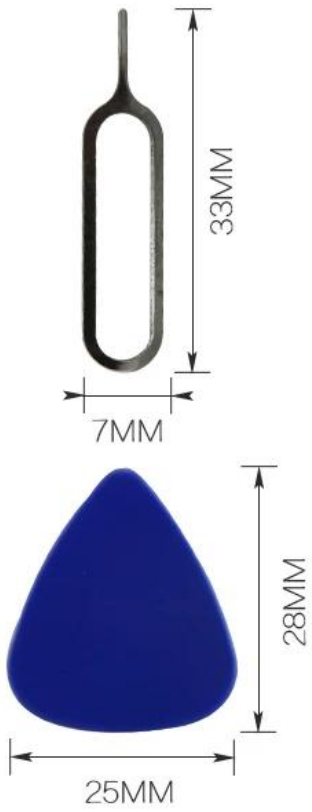

# PRODUCT PACKAGING

WEIGHT:117G

FRONT

165MM

BACK

213MM