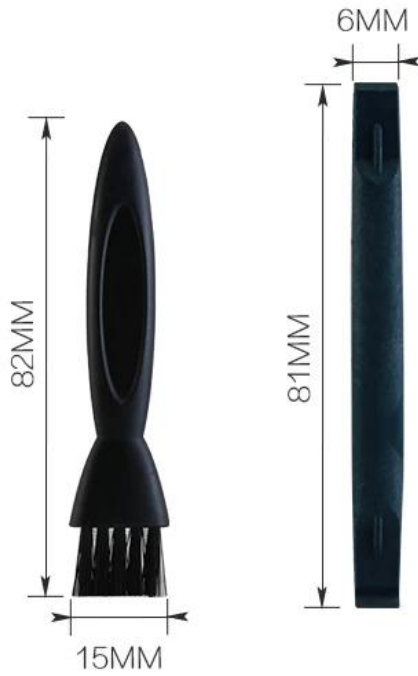

# PRODUCT PACKAGING

WEIGHT:117G

FRONT

165MM

BACK

213MM