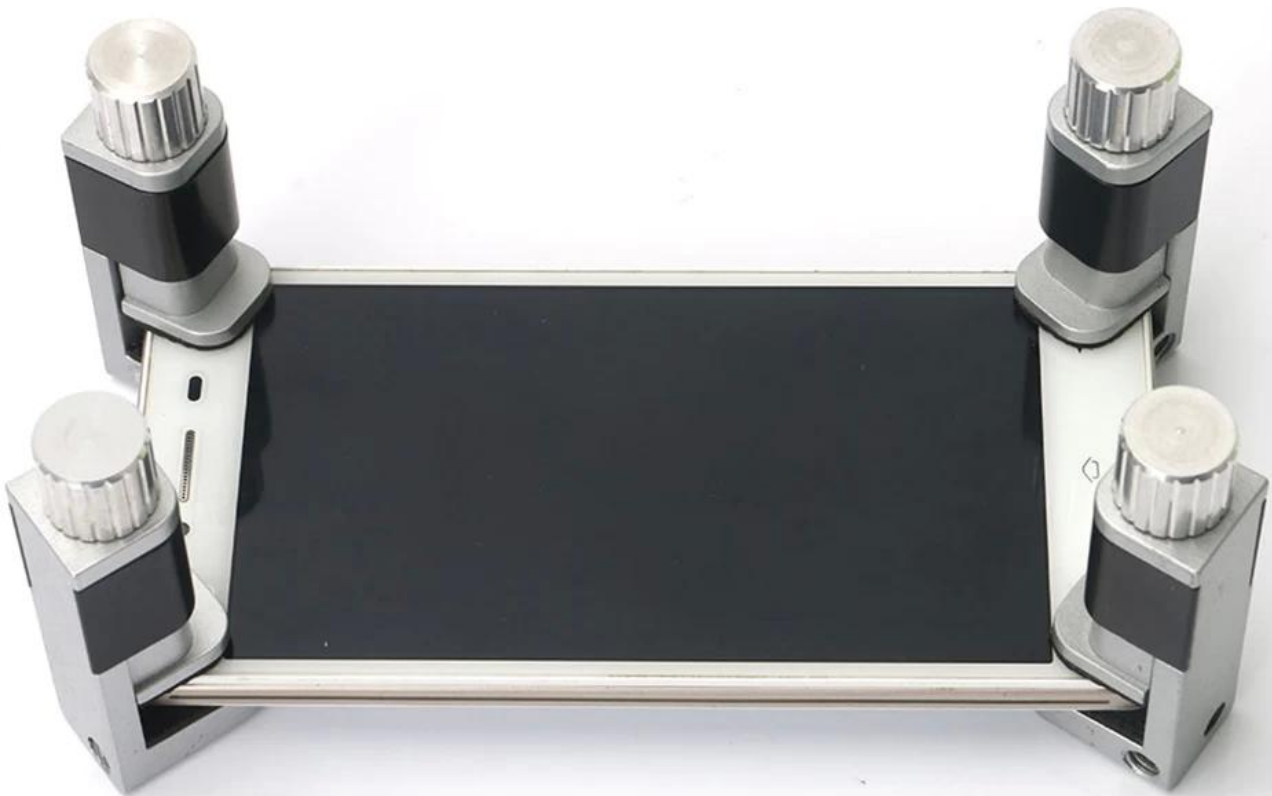

Description

Universal clip fixture

Adjustable holder to fit most mobile phone and tablets

Used to clamp your repaired device

Help the replaced new screen in its right place, not bulge or sink

Make the screen to joint with the frame perfectly

Inside rubber pad will never scratch the screen

PRODUCT DISPLAY

PRODUCT SIZE

PRODUCT FEATURES

Rotate button
Adjustable fixture height

Rubber anti-skid pad
Add rubber pad up and down,
do not hurt the screen

PRODUCT PHOTOGRAPH

PRODUCT PHOTOGRAPH

WELGHT:41G