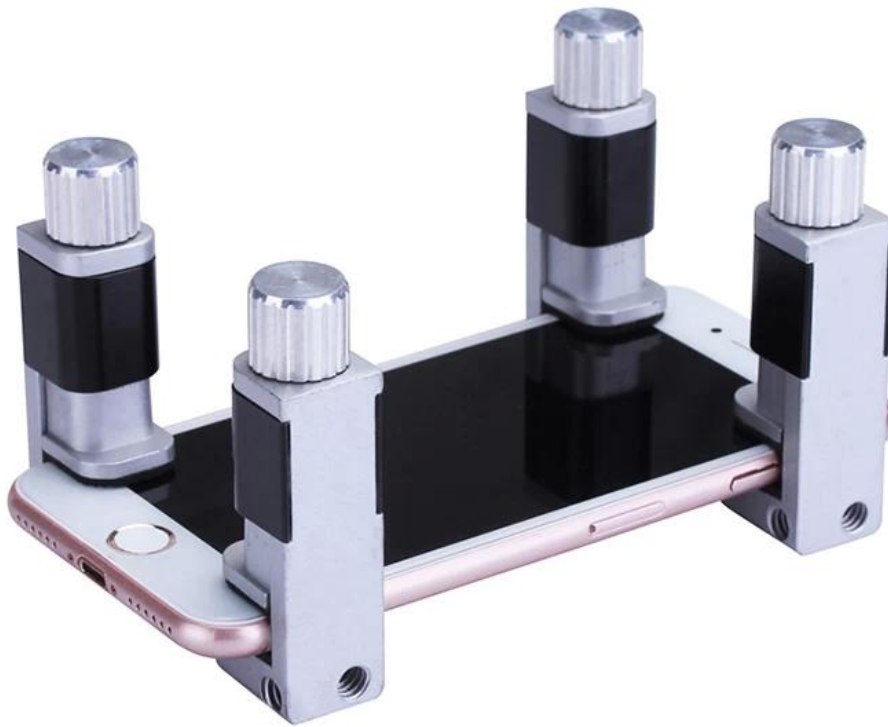

Description

Universal clip fixture

Adjustable holder to fit most mobile phone and tablets

Used to clamp your repaired device

Help the replaced new screen in its right place, not bulge or sink

Make the screen to joint with the frame perfectly

Inside rubber pad will never scratch the screen

PRODUCT DISPLAY

PRODUCT SIZE

PRODUCT FEATURES

Rotate button
Adjustable fixture height

Rubber anti-skid pad
Add rubber pad up and down,
do not hurt the screen

PRODUCT PHOTOGRAPH

PRODUCT PHOTOGRAPH

WELGHT:41G