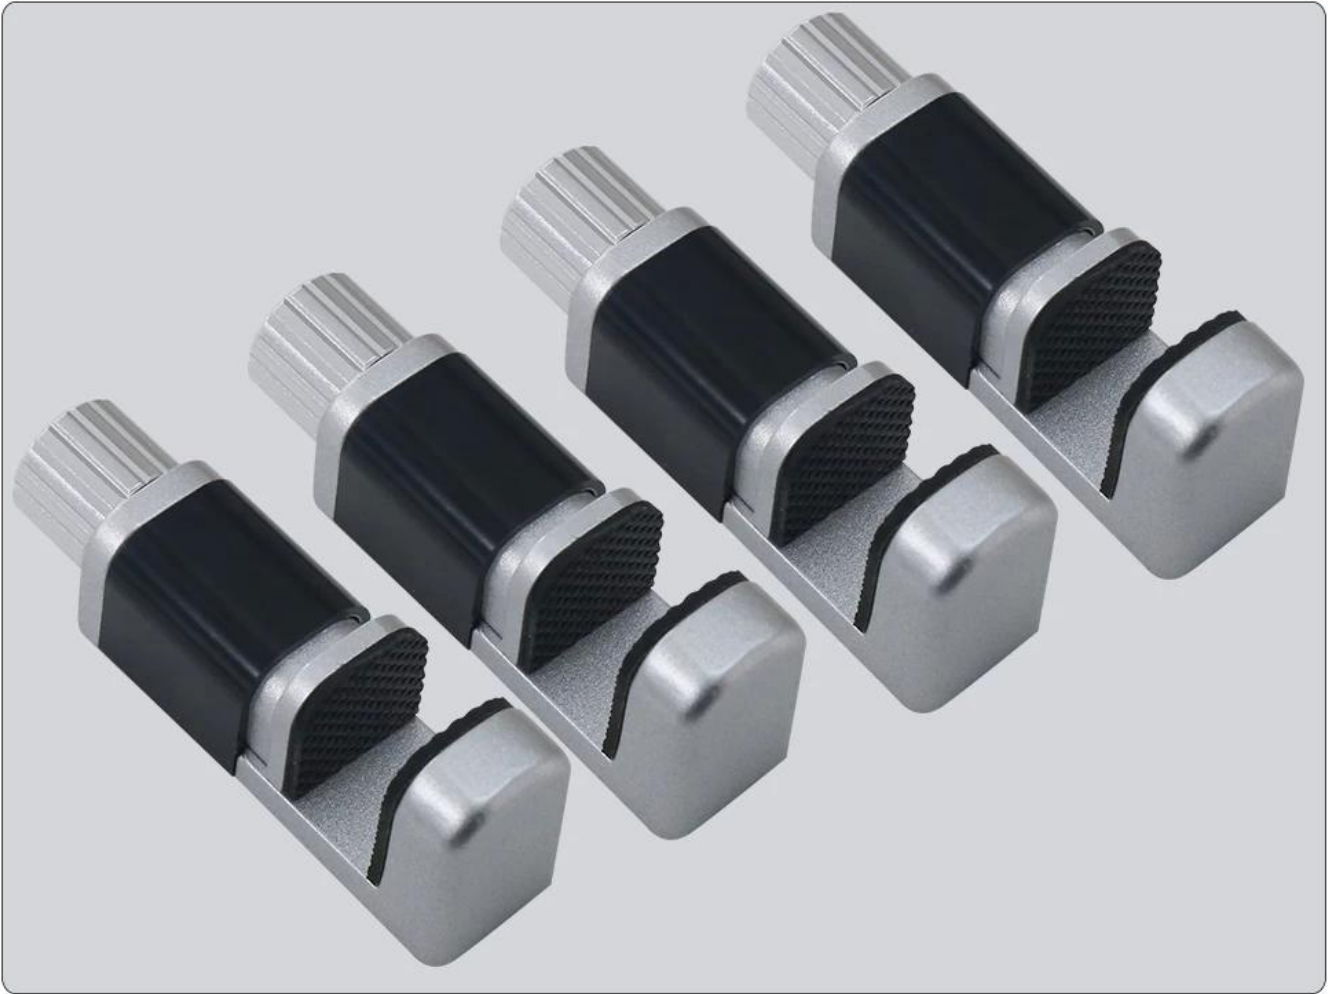

Description

Universal clip fixture

Adjustable holder to fit most mobile phone and tablets

Used to clamp your repaired device

Help the replaced new screen in its right place, not bulge or sink

Make the screen to joint with the frame perfectly

Inside rubber pad will never scratch the screen

PRODUCT DISPLAY

PRODUCT SIZE

PRODUCT FEATURES

Rotate button
Adjustable fixture height

Rubber anti-skid pad
Add rubber pad up and down,
do not hurt the screen

PRODUCT PHOTOGRAPH

PRODUCT PHOTOGRAPH

WELGHT:41G