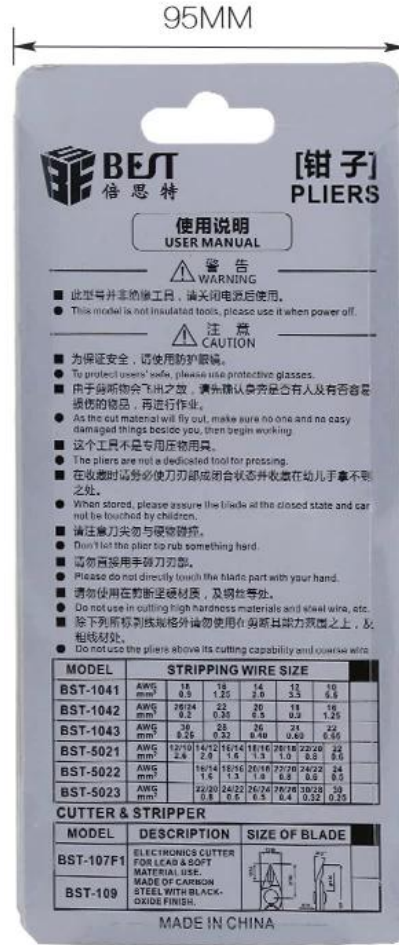

PRODUCT PHOTOGRAPH

PRODUCT PACKAGING

WEIGHT:147G

FRONT

215MM

BACK