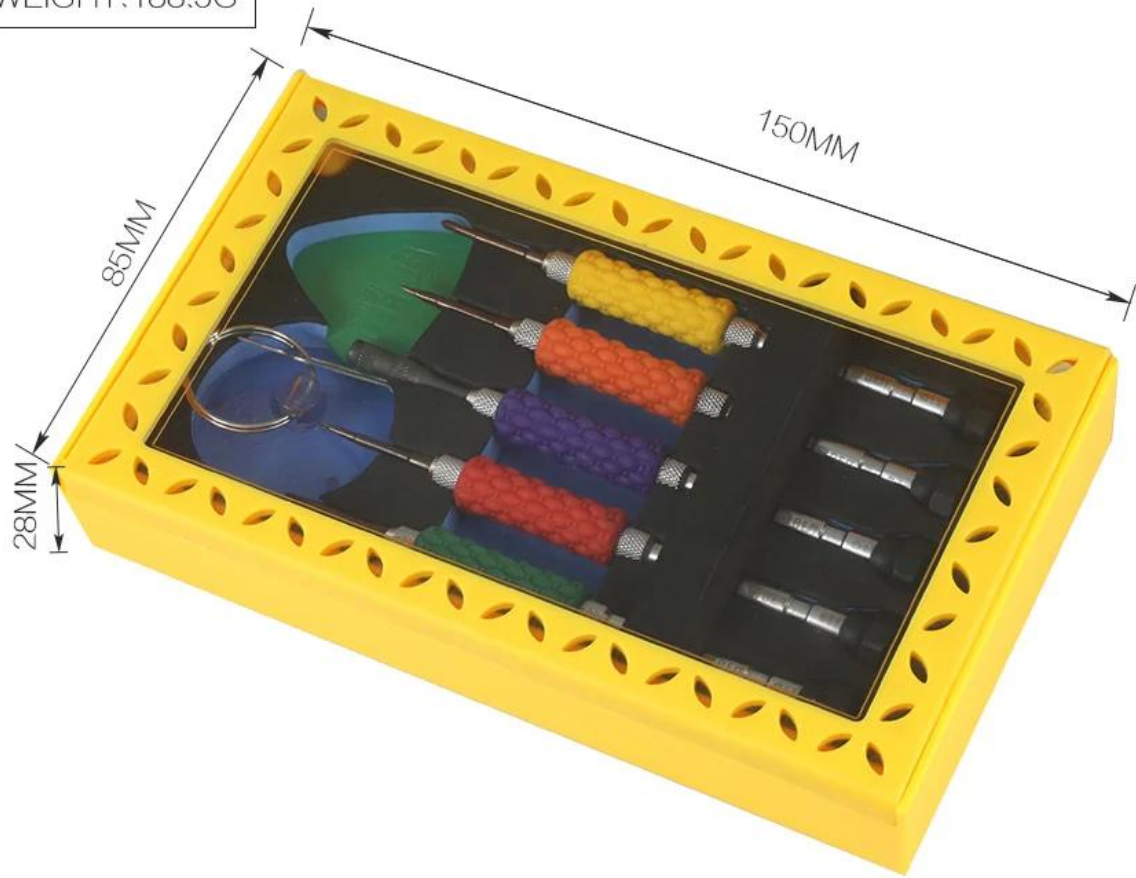

PRODUCT PACKAGING

WEIGHT:188.5G

PACKAGE