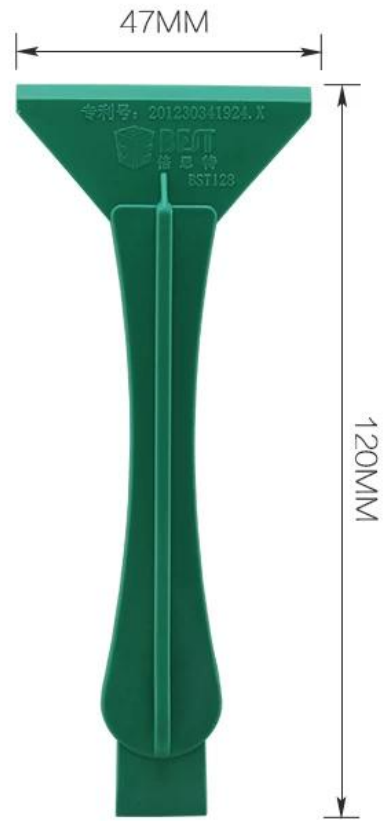

00 00 00 : 00 00 : 00 0 00
00 00 : 00 0 1-3 0
BEST-598 6 in1 0000 0000 iPad 000 0 000 00 00

00:

1. 000 0000 00 00000 000000.
2. 0000 000000 00 iPad 2 0000 00000 00000000.
3. 00 0000 00000 00000000.
4. 5 in 1 00 00 0000 iPad 2 0000000.

0000 0000 :

- 1 x Phillips 1.5 0000 00000
- 1 x T4 0000 00000
- 1 x 128 00000 00
- 2 x 00 00 00

PRODUCT DISPLAY

PRODUCT DETAILS

1.5

T4

PRODUCT PHOTOGRAPH

PRODUCT PACKAGING

WEIGHT:91G

FRONT

223MM

120MM

BACK