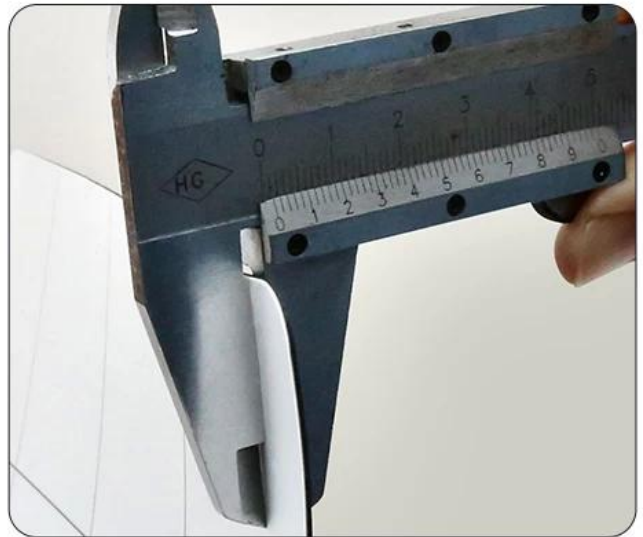

PRODUCT DETAILS