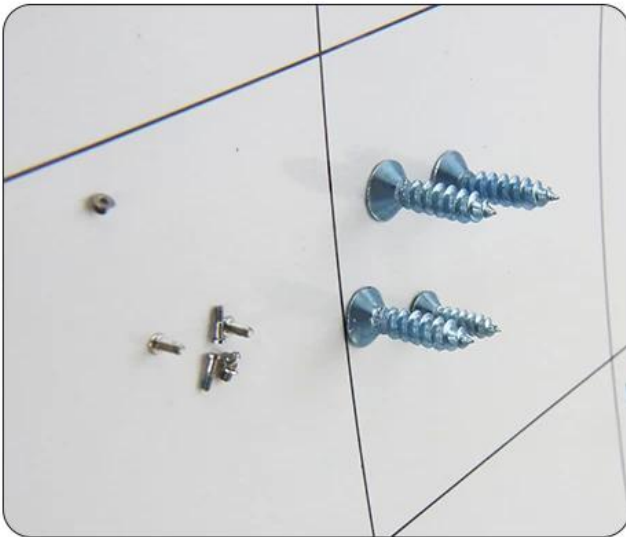

PRODUCT DETAILS