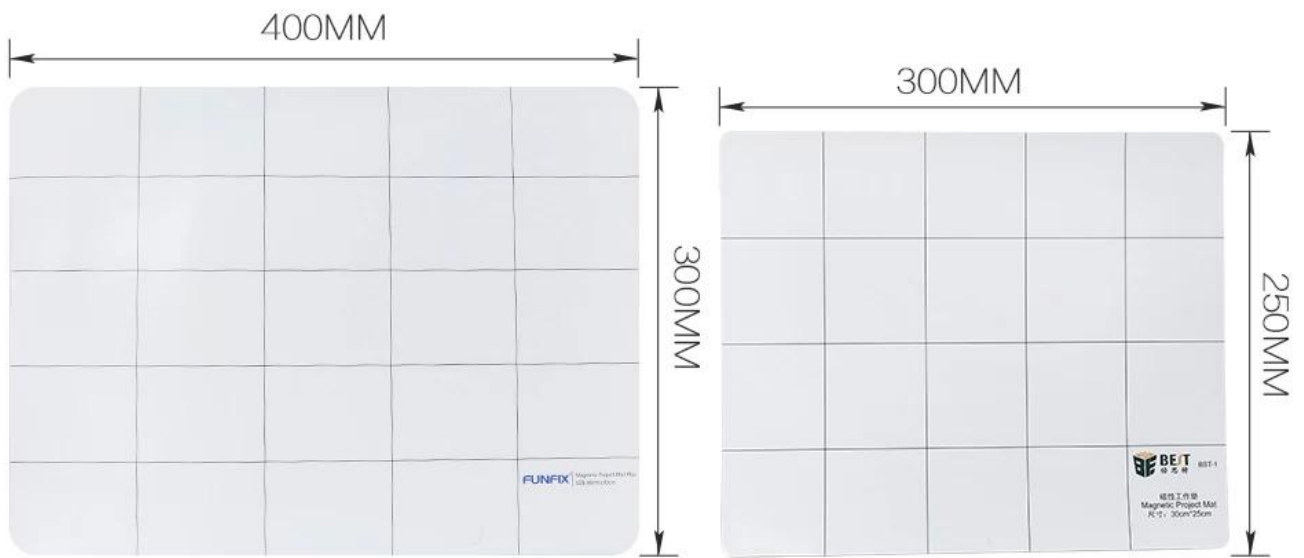

## Product Description

This mat makes it easier. Simply organizes all your parts while you work on a device.  
Dry erase surface lets you keep notes and stops mistakes.  
Reduces reassembly time by up to 40% while preventing errors.  
Magnetic surface is safe for hard drives and other modern electronics.  
It fits on all the models listed below ,ideal for DIY parts in repairs.

## PRODUCT SIZE

WEIGHT:195G(ONE)

WEIGHT:320G(ONE)