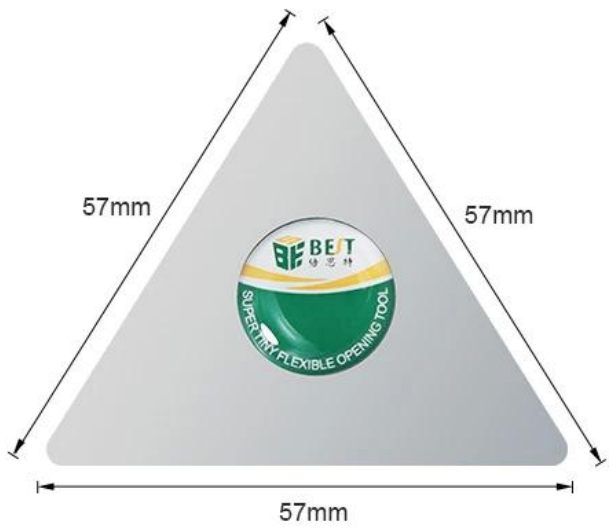

LCD LCD

iPad.

### PRODUCT DISPLAY

# PRODUCT PHOTOGRAPH

PRODUCT PACKAGING

*Weight: 10g/bag*  
*Packing: 5pcs/bag*