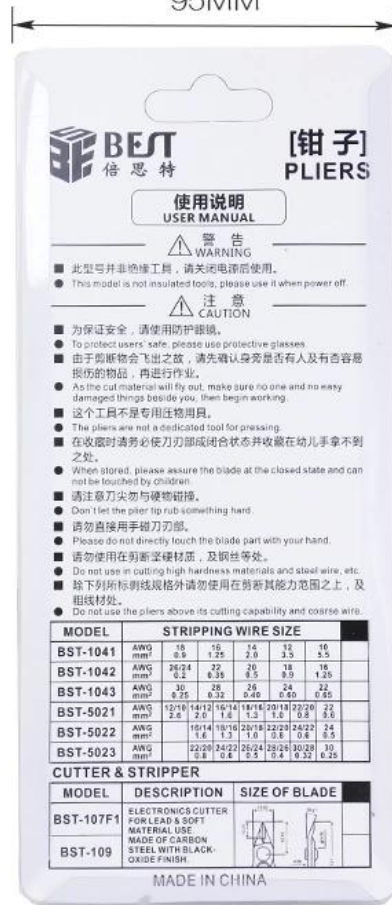

PRODUCT PHOTOGRAPH

PRODUCT PACKAGING

WEIGHT:80G

218MM

FRONT

95MM

BACK