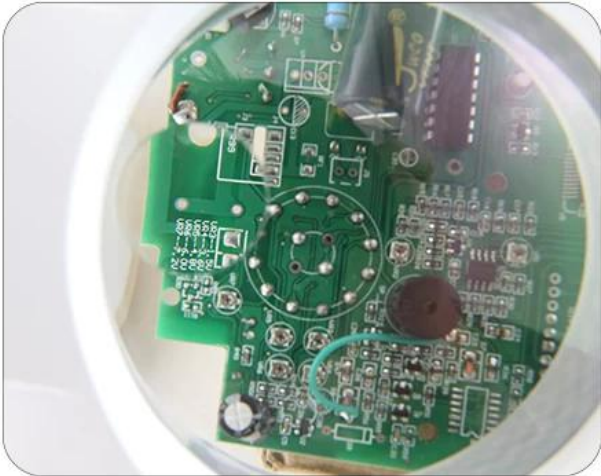

PRODUCT SIZE

PRODUCT FEATURES

Small lenses

large lenses

Metal support, solid and stable structure

Fold fixture regulator

Light cover regulator

56pcs super bright LED light