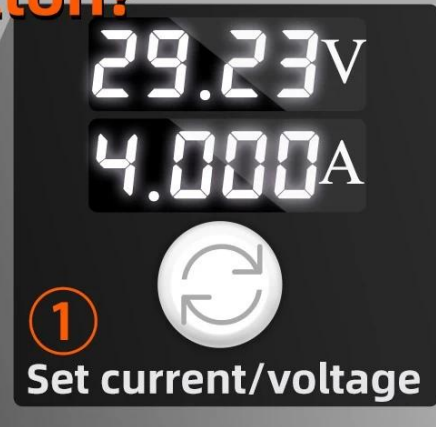

How to Use ON/OFF Button?

< img src="https://cdn.b2b.yjzw.net/files/96/img/2023/07/13/202307131813420150597.jpg" width="100%" />