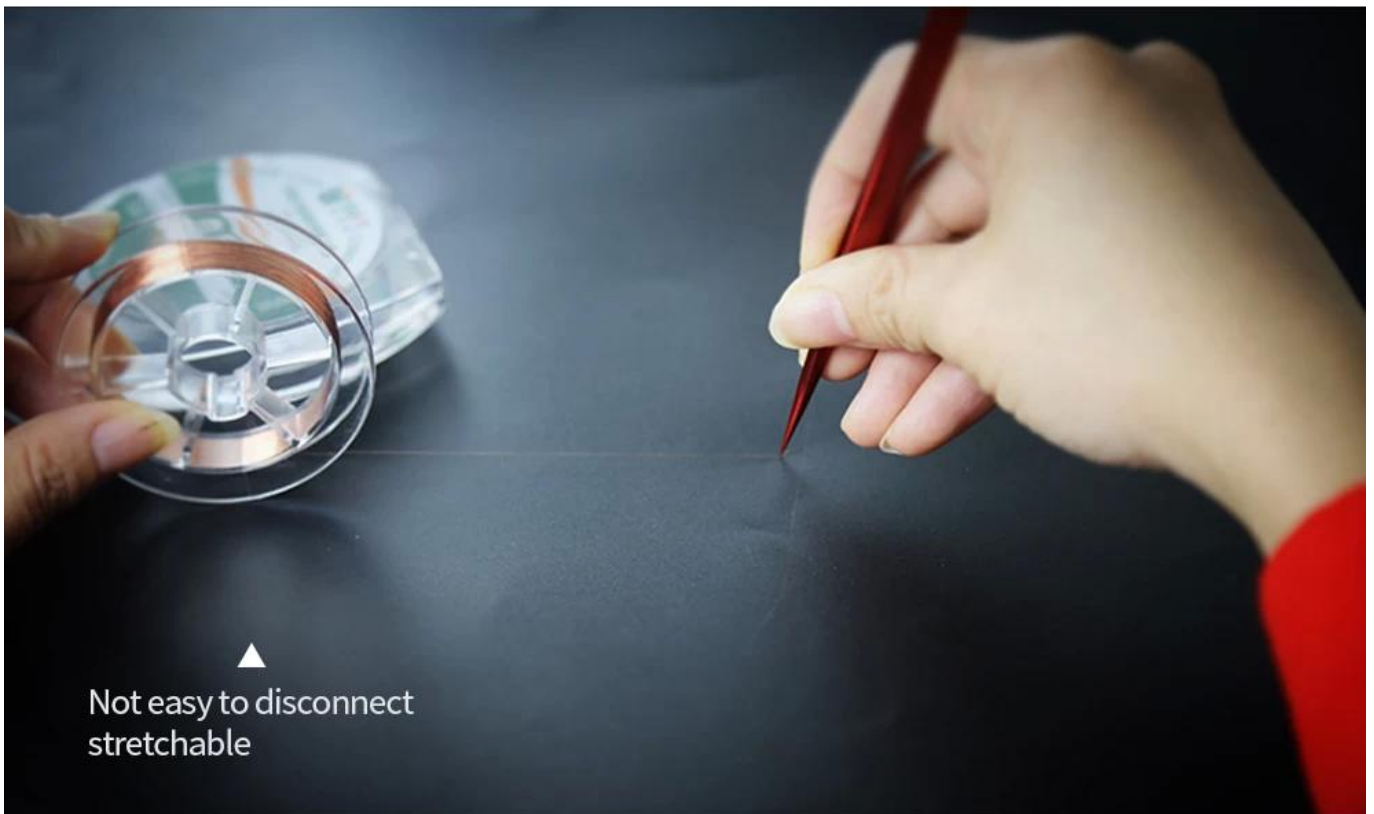

PRODUCT APPLICATION

PRODUCT DISPLAY

PRODUCT SIZE

PRODUCT DETAILS

Germany RUI-SRO winding technology
Pure copper material