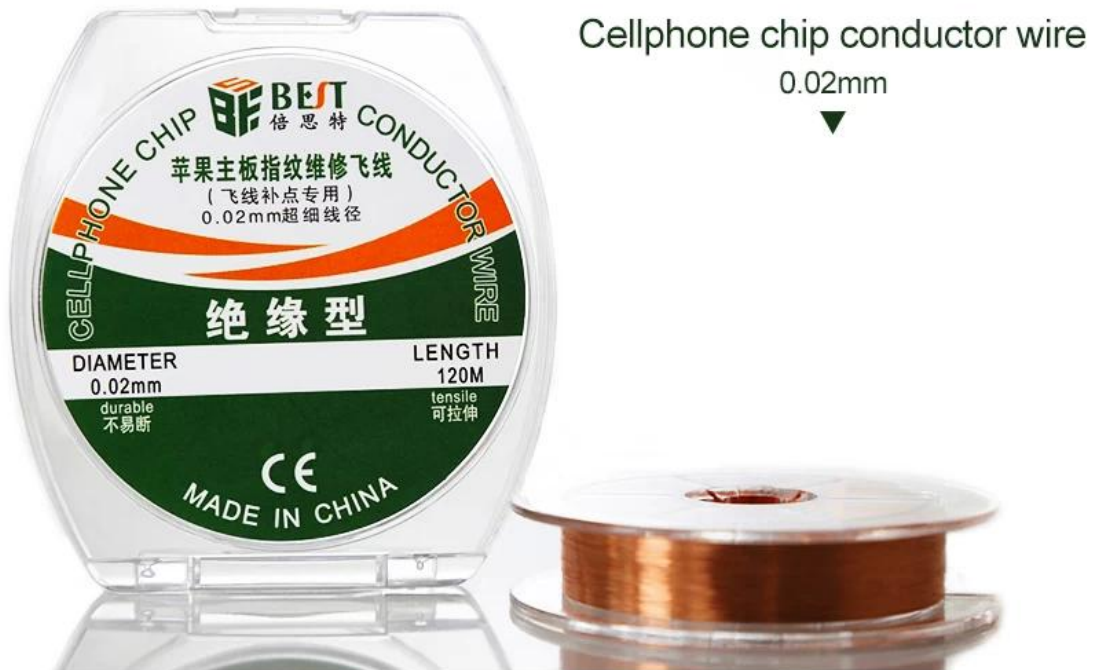

PRODUCT APPLICATION

PRODUCT DISPLAY

PRODUCT SIZE

PRODUCT DETAILS

Germany RUI-SRO winding technology
Pure copper material