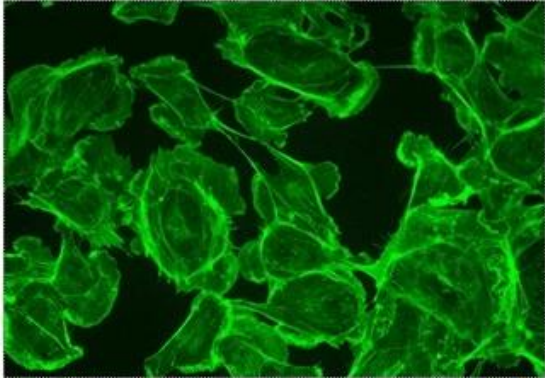

HDMI1030UUC Industrial Camera

Microscope camera

High transmission rate

Accurate color reproduction

2 million pixels

Full HD output

Remote
camera and video

Suitable for a
variety of microscopes

Fluorescence observation

Polarized observation

Metallographic analysis

Precision circuit

< /p>