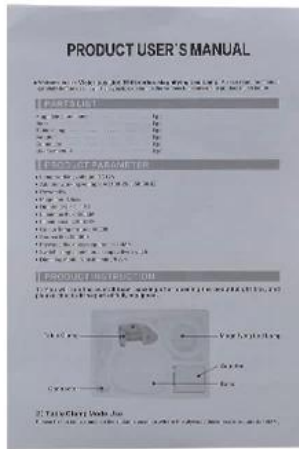

PRODUCT DISPLAY

PRODUCT DETAILS

PRODUCT SIZE

PRODUCT FEATURES

PRODUCT PHOTOGRAPH

large lenses

Small lenses

PRODUCT PACKAGING

WEIGHT:1168G

PACRTS

PACKAGING