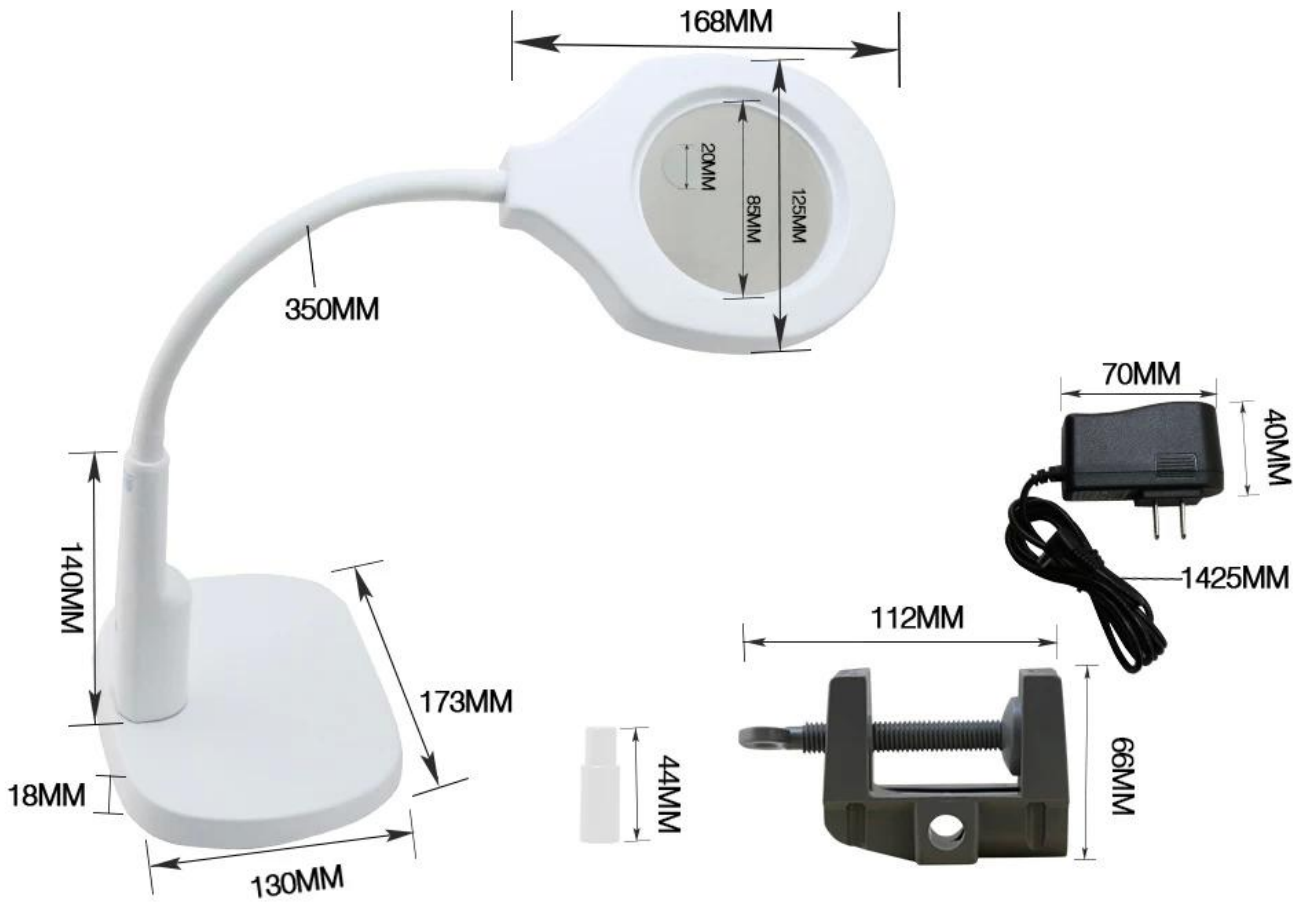

PRODUCT DISPLAY

PRODUCT DETAILS

PRODUCT SIZE

PRODUCT FEATURES

PRODUCT PHOTOGRAPH

large lenses

Small lenses

PRODUCT PACKAGING

WEIGHT:1168G

PACRTS

PACKAGING